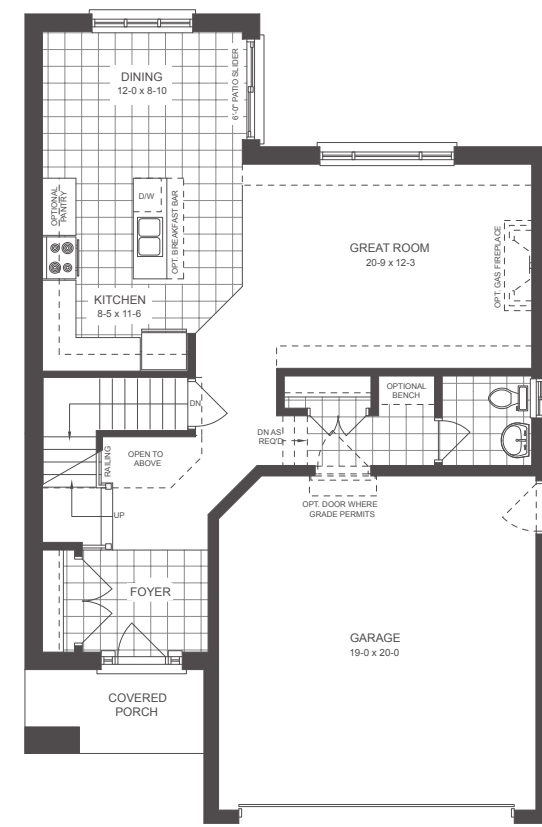

THE
GROVE

THE PAULA

TWO-STOREY | 1778 SQ.FT.

THE GROVE

THE PAULA TWO-STOREY

1778 SQ.FT.

3 BED | 2.5 BATH

DOES NOT INCLUDE 18 SQ.FT. OF OPEN-TO-BELOW

Floor plans may be reversed. Plans and specifications are subject to change without notice. Actual usable floor space may vary from stated floor area. Illustrations are artists concept only and may show optional features not included in base price. See sales representative for further information. E. & O. E.

BASEMENT

BASEMENT ALT

MAIN FLOOR

MAIN FLOOR ALT

SECOND FLOOR

SECOND FLOOR ALT