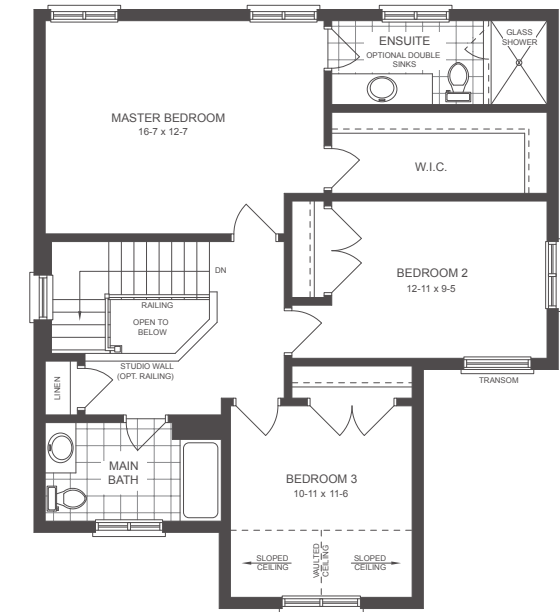

THE
GROVE

THE PAULA

TWO-STOREY | 1778 SQ.FT.

THE GROVE

THE PAULA TWO-STOREY

1778 SQ.FT.

3 BED | 2.5 BATH

DOES NOT INCLUDE 18 SQ.FT. OF OPEN-TO-BELOW

Floor plans may be reversed. Plans and specifications are subject to change without notice. Actual usable floor space may vary from stated floor area. Illustrations are artists concept only and may show optional features not included in base price. See sales representative for further information. E. & O. E.

BASEMENT

BASEMENT ALT

MAIN FLOOR

MAIN FLOOR ALT

SECOND FLOOR

SECOND FLOOR ALT