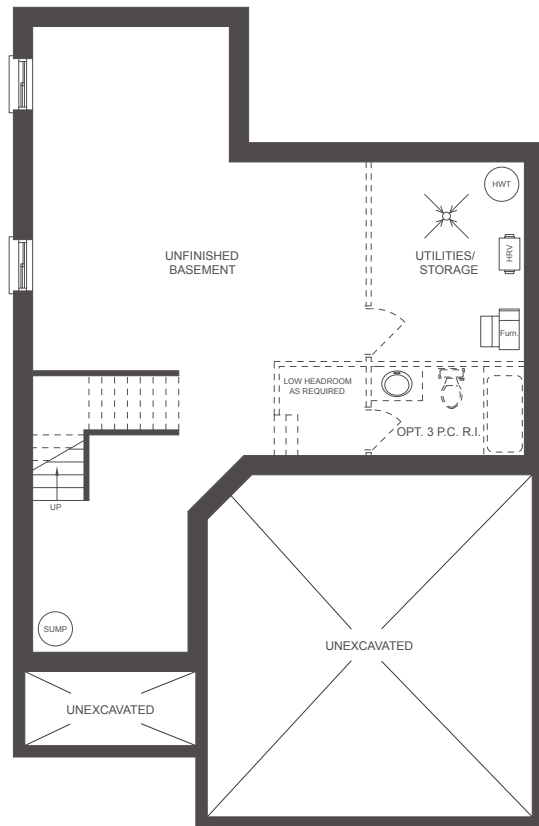

THE
GROVE

THE PAULA

TWO-STOREY | 1778 SQ.FT.

THE GROVE

THE PAULA TWO-STOREY

1778 SQ.FT.

3 BED | 2.5 BATH

DOES NOT INCLUDE 18 SQ.FT. OF OPEN-TO-BELOW

Floor plans may be reversed. Plans and specifications are subject to change without notice. Actual usable floor space may vary from stated floor area. Illustrations are artists concept only and may show optional features not included in base price. See sales representative for further information. E. & O. E.

BASEMENT

BASEMENT ALT

MAIN FLOOR

MAIN FLOOR ALT

SECOND FLOOR

SECOND FLOOR ALT