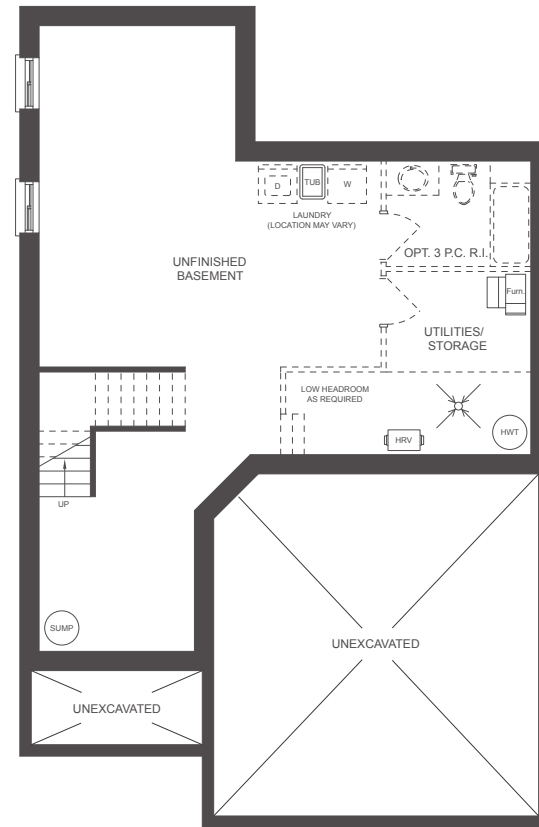

THE
GROVE

THE PAULA

TWO-STOREY | 1778 SQ.FT.

THE GROVE

THE PAULA TWO-STOREY

1778 SQ.FT.

3 BED | 2.5 BATH

DOES NOT INCLUDE 18 SQ.FT. OF OPEN-TO-BELOW

Floor plans may be reversed. Plans and specifications are subject to change without notice. Actual usable floor space may vary from stated floor area. Illustrations are artists concept only and may show optional features not included in base price. See sales representative for further information. E. & O. E.

BASEMENT

BASEMENT ALT

MAIN FLOOR

MAIN FLOOR ALT

SECOND FLOOR

SECOND FLOOR ALT