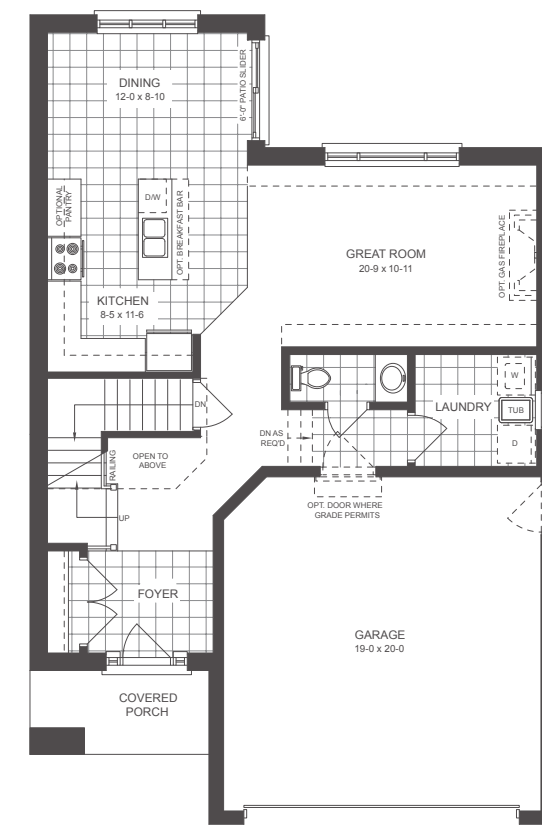

THE
GROVE

THE PAULA

TWO-STOREY | 1778 SQ.FT.

THE GROVE

THE PAULA TWO-STOREY

1778 SQ.FT.

3 BED | 2.5 BATH

DOES NOT INCLUDE 18 SQ.FT. OF OPEN-TO-BELOW

Floor plans may be reversed. Plans and specifications are subject to change without notice. Actual usable floor space may vary from stated floor area. Illustrations are artists concept only and may show optional features not included in base price. See sales representative for further information. E. & O. E.

BASEMENT

BASEMENT ALT

MAIN FLOOR

MAIN FLOOR ALT

SECOND FLOOR

SECOND FLOOR ALT