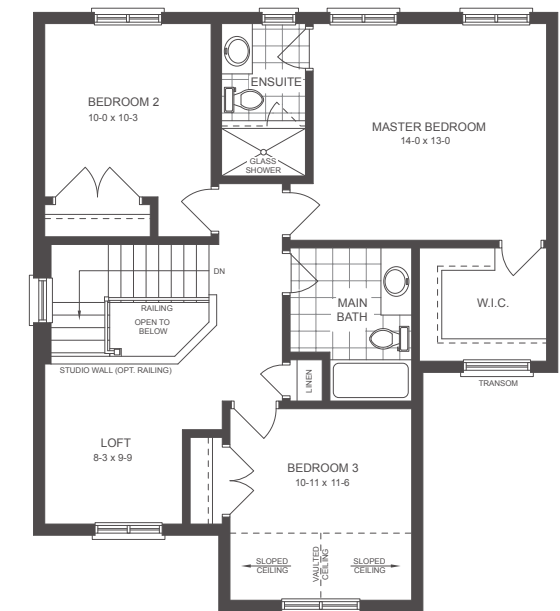

THE
GROVE

THE PAULA

TWO-STOREY | 1778 SQ.FT.

THE GROVE

THE PAULA TWO-STOREY

1778 SQ.FT.

3 BED | 2.5 BATH

DOES NOT INCLUDE 18 SQ.FT. OF OPEN-TO-BELOW

Floor plans may be reversed. Plans and specifications are subject to change without notice. Actual usable floor space may vary from stated floor area. Illustrations are artists concept only and may show optional features not included in base price. See sales representative for further information. E. & O. E.

BASEMENT

BASEMENT ALT

MAIN FLOOR

MAIN FLOOR ALT

SECOND FLOOR

SECOND FLOOR ALT