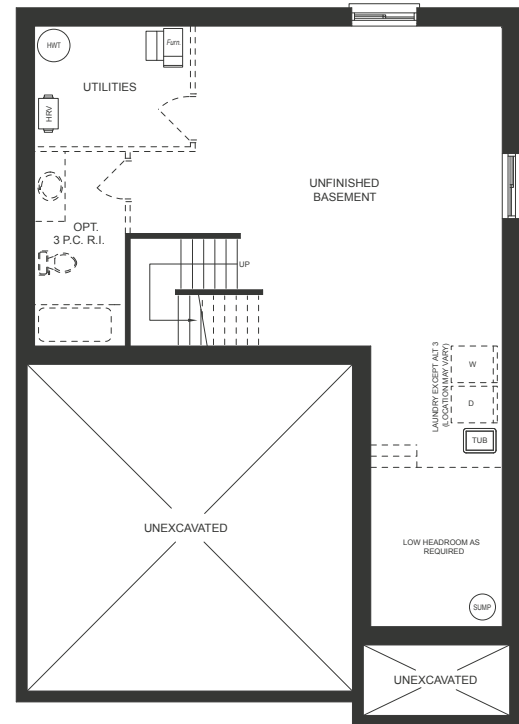

THE
GROVE

THE LIBERTY

TWO-STOREY | 1975 SQ. FT.

THE GROVE

THE LIBERTY TWO-STOREY

1975 SQ.FT.
 4 BED | 1.5 BATH
 OPT. 4 BED | 2.5 BATH OR
 3 BED | 2.5 BATH

Floor plans may be reversed. Plans and specifications are subject to change without notice. Actual usable floor space may vary from stated floor area. Illustrations are artists concept only and may show optional features not included in base price. See sales representative for further information. E. & O. E.

BASEMENT

MAIN FLOOR

ELEVATION A

ELEVATION B

SECOND FLOOR

ELEVATION A

ELEVATION B

SECOND FLOOR ALT