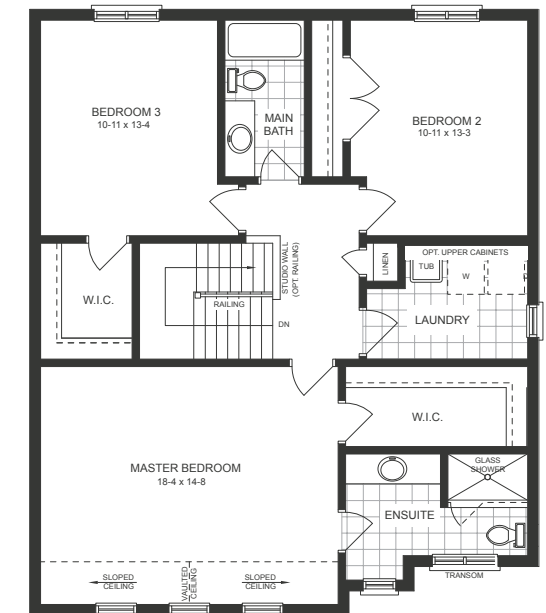

THE
GROVE

THE LIBERTY

TWO-STOREY | 1975 SQ. FT.

THE GROVE

THE LIBERTY TWO-STOREY

1975 SQ.FT.
 4 BED | 1.5 BATH
 OPT. 4 BED | 2.5 BATH OR
 3 BED | 2.5 BATH

Floor plans may be reversed. Plans and specifications are subject to change without notice. Actual usable floor space may vary from stated floor area. Illustrations are artists concept only and may show optional features not included in base price. See sales representative for further information. E. & O. E.

BASEMENT

MAIN FLOOR

ELEVATION A

ELEVATION B

SECOND FLOOR

ELEVATION A

ELEVATION B

SECOND FLOOR ALT

ELEVATION A

ELEVATION B

SECOND FLOOR ALT 2

ELEVATION A

ELEVATION B

SECOND FLOOR ALT 3