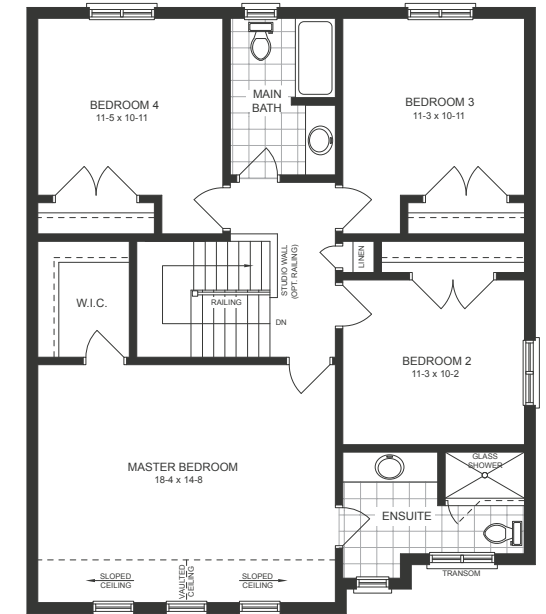

THE
GROVE

THE LIBERTY

TWO-STOREY | 1975 SQ. FT.

THE GROVE

THE LIBERTY TWO-STOREY

1975 SQ.FT.
 4 BED | 1.5 BATH
 OPT. 4 BED | 2.5 BATH OR
 3 BED | 2.5 BATH

Floor plans may be reversed. Plans and specifications are subject to change without notice. Actual usable floor space may vary from stated floor area. Illustrations are artists concept only and may show optional features not included in base price. See sales representative for further information. E. & O. E.

BASEMENT

MAIN FLOOR

ELEVATION A

ELEVATION B

SECOND FLOOR

ELEVATION A

ELEVATION B

SECOND FLOOR ALT

ELEVATION A

ELEVATION B

SECOND FLOOR ALT 2

ELEVATION A

ELEVATION B

SECOND FLOOR ALT 3