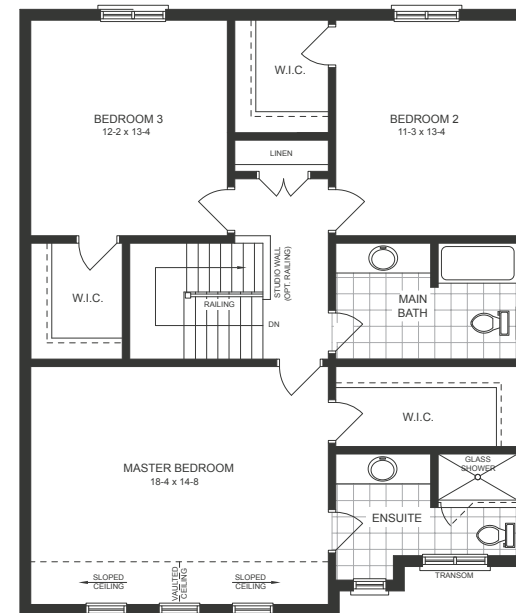

THE
GROVE

THE LIBERTY

TWO-STOREY | 1975 SQ. FT.

THE GROVE

THE LIBERTY TWO-STOREY

1975 SQ.FT.
 4 BED | 1.5 BATH
 OPT. 4 BED | 2.5 BATH OR
 3 BED | 2.5 BATH

Floor plans may be reversed. Plans and specifications are subject to change without notice. Actual usable floor space may vary from stated floor area. Illustrations are artists concept only and may show optional features not included in base price. See sales representative for further information. E. & O. E.

BASEMENT

MAIN FLOOR

ELEVATION A

ELEVATION B

SECOND FLOOR

ELEVATION A

ELEVATION B

SECOND FLOOR ALT

ELEVATION A

ELEVATION B

SECOND FLOOR ALT 2

ELEVATION A

ELEVATION B

SECOND FLOOR ALT 3