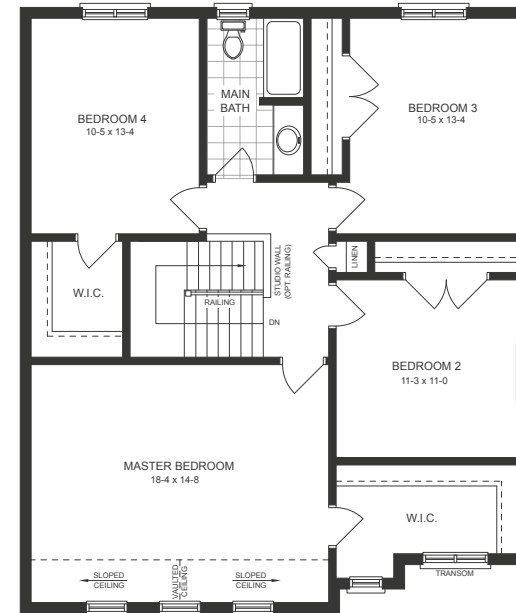

THE
GROVE

THE LIBERTY

TWO-STOREY | 1975 SQ. FT.

THE GROVE

THE LIBERTY TWO-STOREY

1975 SQ.FT.
 4 BED | 1.5 BATH
 OPT. 4 BED | 2.5 BATH OR
 3 BED | 2.5 BATH

Floor plans may be reversed. Plans and specifications are subject to change without notice. Actual usable floor space may vary from stated floor area. Illustrations are artists concept only and may show optional features not included in base price. See sales representative for further information. E. & O. E.

BASEMENT

MAIN FLOOR

ELEVATION A

ELEVATION B

SECOND FLOOR

ELEVATION A

ELEVATION B

SECOND FLOOR ALT

ELEVATION A

ELEVATION B

SECOND FLOOR ALT 2

ELEVATION A

ELEVATION B

SECOND FLOOR ALT 3