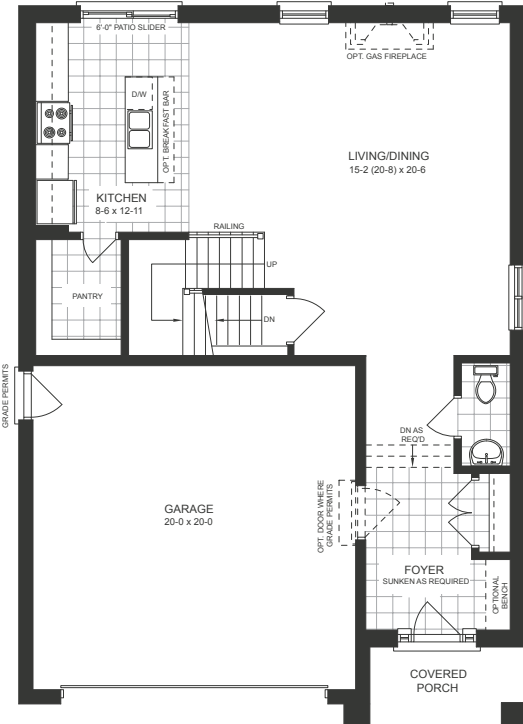

THE
GROVE

THE LIBERTY

TWO-STOREY | 1975 SQ. FT.

THE GROVE

THE LIBERTY TWO-STOREY

1975 SQ.FT.
 4 BED | 1.5 BATH
 OPT. 4 BED | 2.5 BATH OR
 3 BED | 2.5 BATH

Floor plans may be reversed. Plans and specifications are subject to change without notice. Actual usable floor space may vary from stated floor area. Illustrations are artists concept only and may show optional features not included in base price. See sales representative for further information. E. & O. E.

BASEMENT

MAIN FLOOR

ELEVATION A

ELEVATION B

SECOND FLOOR

ELEVATION A

ELEVATION B

SECOND FLOOR ALT

ELEVATION A

ELEVATION B

SECOND FLOOR ALT 2

ELEVATION A

ELEVATION B

SECOND FLOOR ALT 3