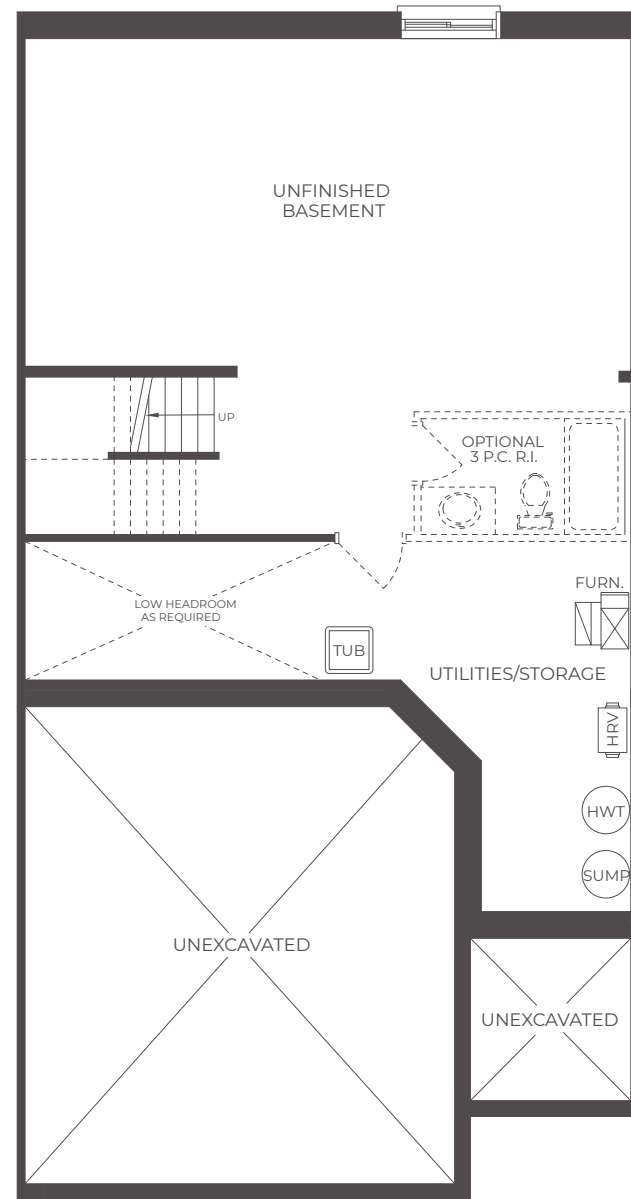

THE
GROVE

THE KATY
INTERIOR UNIT | 1614 SQ.FT.

THE GROVE

THE KATY INTERIOR TOWNHOME

1614 SQ.FT.
3 BED | 1.5 BATH
OPT. 3 BED | 2.5 BATH

Floor plans may be reversed. Plans and specifications are subject to change without notice. Actual usable floor space may vary from stated floor area. Illustrations are artists concept only and may show optional features not included in base price. See sales representative for further information. E. & O. E.

BASEMENT

MAIN FLOOR

SECOND FLOOR

OPT. SECOND FLOOR