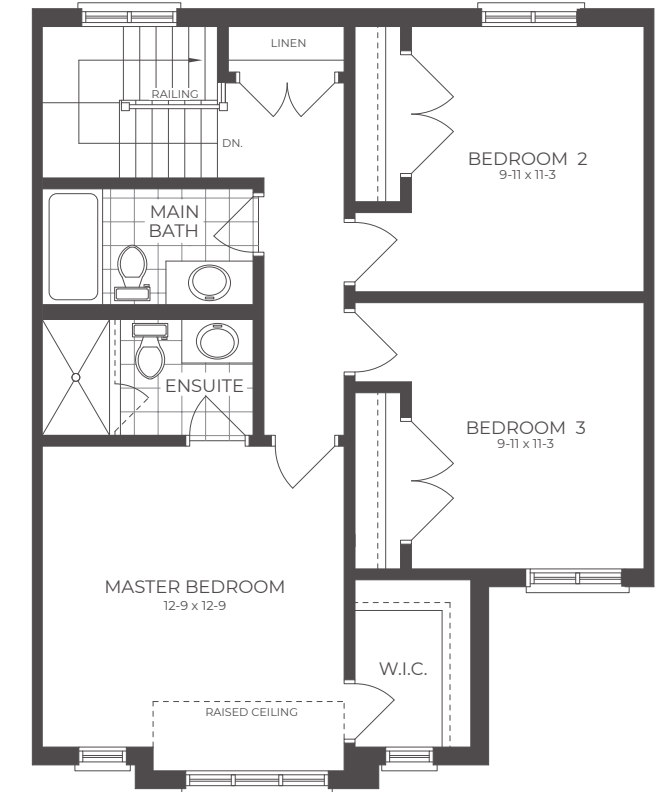

THE
GROVE

THE KATY
INTERIOR UNIT | 1614 SQ.FT.

THE GROVE

THE KATY INTERIOR TOWNHOME

1614 SQ.FT.
3 BED | 1.5 BATH
OPT. 3 BED | 2.5 BATH

Floor plans may be reversed. Plans and specifications are subject to change without notice. Actual usable floor space may vary from stated floor area. Illustrations are artists concept only and may show optional features not included in base price. See sales representative for further information. E. & O. E.

BASEMENT

MAIN FLOOR

SECOND FLOOR

OPT. SECOND FLOOR