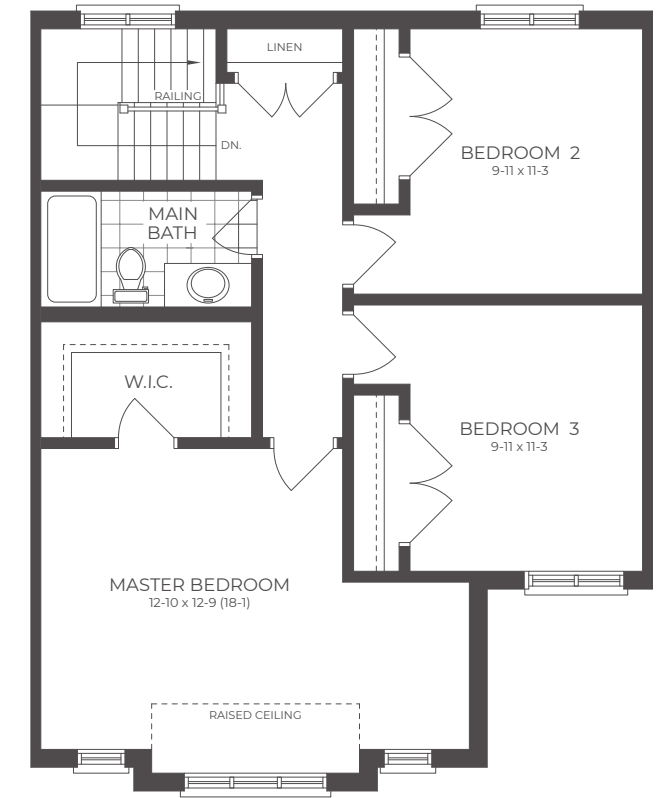

THE
GROVE

THE KATY
INTERIOR UNIT | 1614 SQ.FT.

THE GROVE

THE KATY INTERIOR TOWNHOME

1614 SQ.FT.
3 BED | 1.5 BATH
OPT. 3 BED | 2.5 BATH

Floor plans may be reversed. Plans and specifications are subject to change without notice. Actual usable floor space may vary from stated floor area. Illustrations are artists concept only and may show optional features not included in base price. See sales representative for further information. E. & O. E.

BASEMENT

MAIN FLOOR

SECOND FLOOR

OPT. SECOND FLOOR