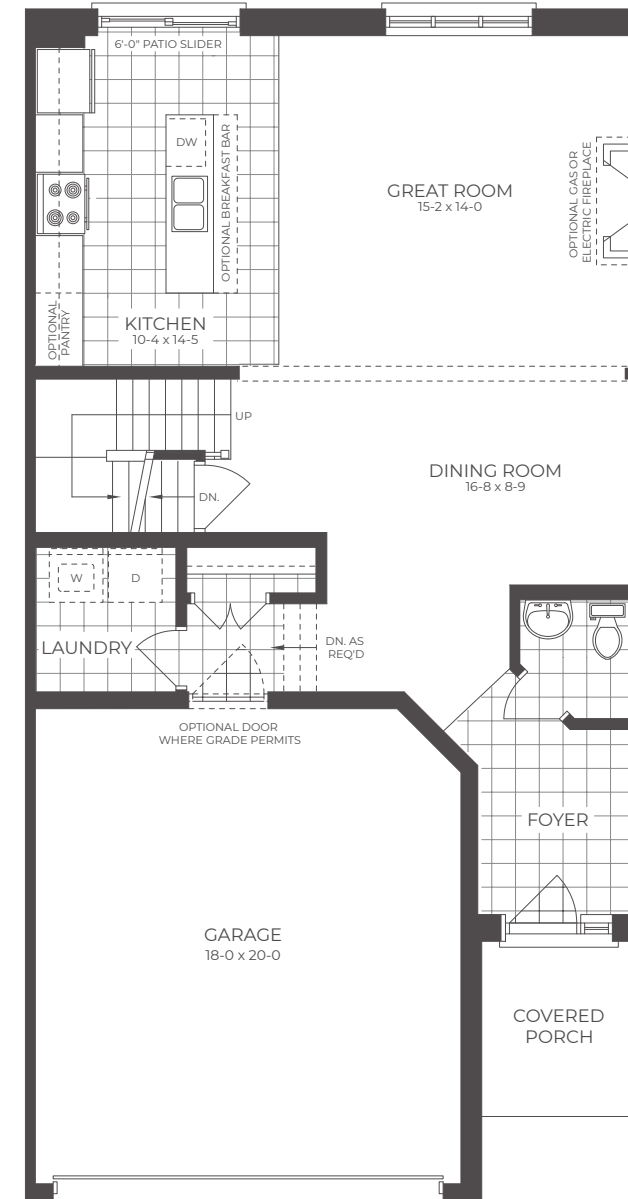

THE
GROVE

THE KATY
INTERIOR UNIT | 1614 SQ.FT.

THE GROVE

THE KATY INTERIOR TOWNHOME

1614 SQ.FT.
3 BED | 1.5 BATH
OPT. 3 BED | 2.5 BATH

Floor plans may be reversed. Plans and specifications are subject to change without notice. Actual usable floor space may vary from stated floor area. Illustrations are artists concept only and may show optional features not included in base price. See sales representative for further information. E. & O. E.

BASEMENT

MAIN FLOOR

SECOND FLOOR

OPT. SECOND FLOOR