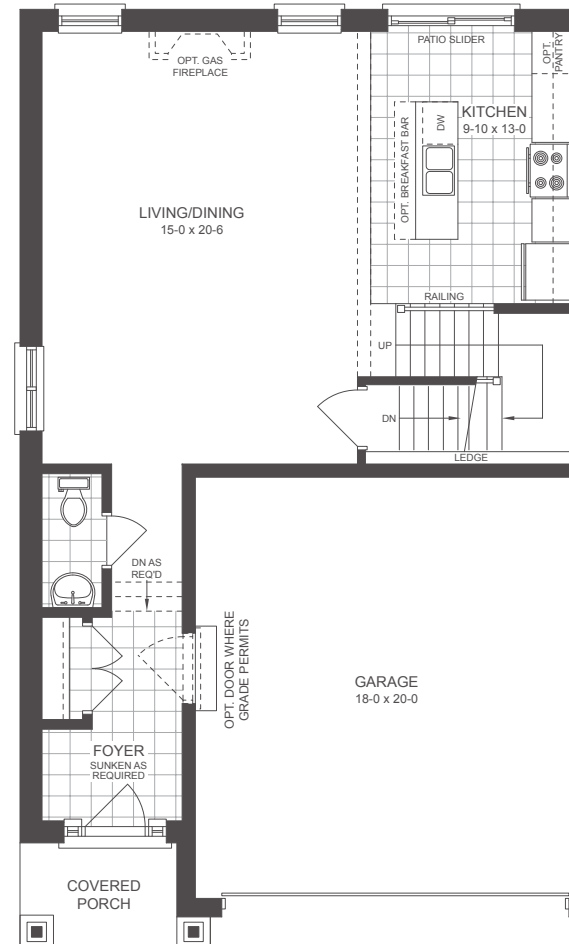

THE
GROVE

THE MADISON

SEMI | 1688 SQ.FT.

THE GROVE

THE MADISON SEMI

1688 SQ.FT.
4 BED | 1.5 BATH
OPT. 3 BED | 2.5 BATH

LOOKOUT LOT CONDITION

BASEMENT

MAIN FLOOR

SECOND FLOOR

SECOND FLOOR ALT

SECOND FLOOR ALT 2

Floor plans may be reversed. Plans and specifications are subject to change without notice. Actual usable floor space may vary from stated floor area. Illustrations are artists concept only and may show optional features not included in base price. See sales representative for further information. E. & O. E.