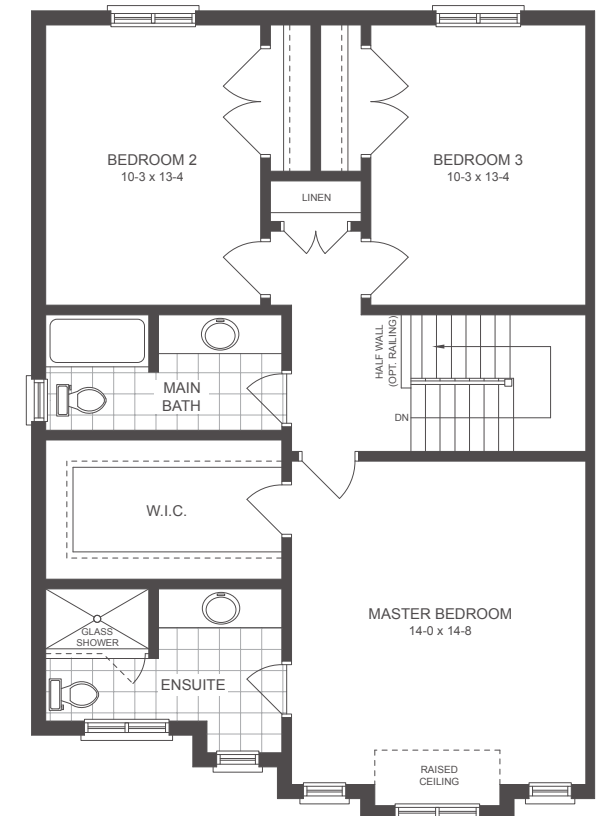

THE
GROVE

THE MADISON

SEMI | 1688 SQ.FT.

THE GROVE

THE MADISON SEMI

1688 SQ.FT.
4 BED | 1.5 BATH
OPT. 3 BED | 2.5 BATH

LOOKOUT LOT CONDITION

BASEMENT

MAIN FLOOR

SECOND FLOOR

SECOND FLOOR ALT

SECOND FLOOR ALT 2

Floor plans may be reversed. Plans and specifications are subject to change without notice. Actual usable floor space may vary from stated floor area. Illustrations are artists concept only and may show optional features not included in base price. See sales representative for further information. E. & O. E.