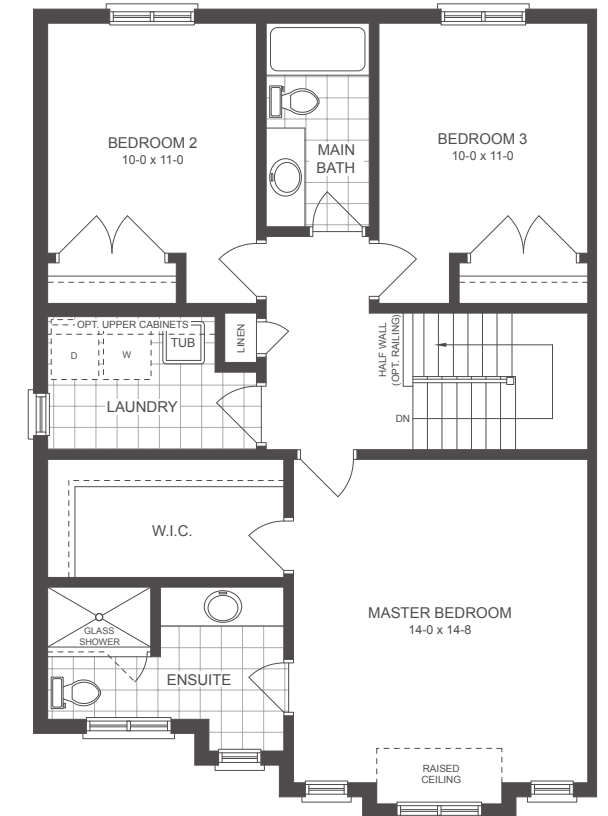

THE
GROVE

THE MADISON

SEMI | 1688 SQ.FT.

THE GROVE

THE MADISON SEMI

1688 SQ.FT.
4 BED | 1.5 BATH
OPT. 3 BED | 2.5 BATH

LOOKOUT LOT CONDITION

BASEMENT

MAIN FLOOR

SECOND FLOOR

SECOND FLOOR ALT

SECOND FLOOR ALT 2

Floor plans may be reversed. Plans and specifications are subject to change without notice. Actual usable floor space may vary from stated floor area. Illustrations are artists concept only and may show optional features not included in base price. See sales representative for further information. E. & O. E.