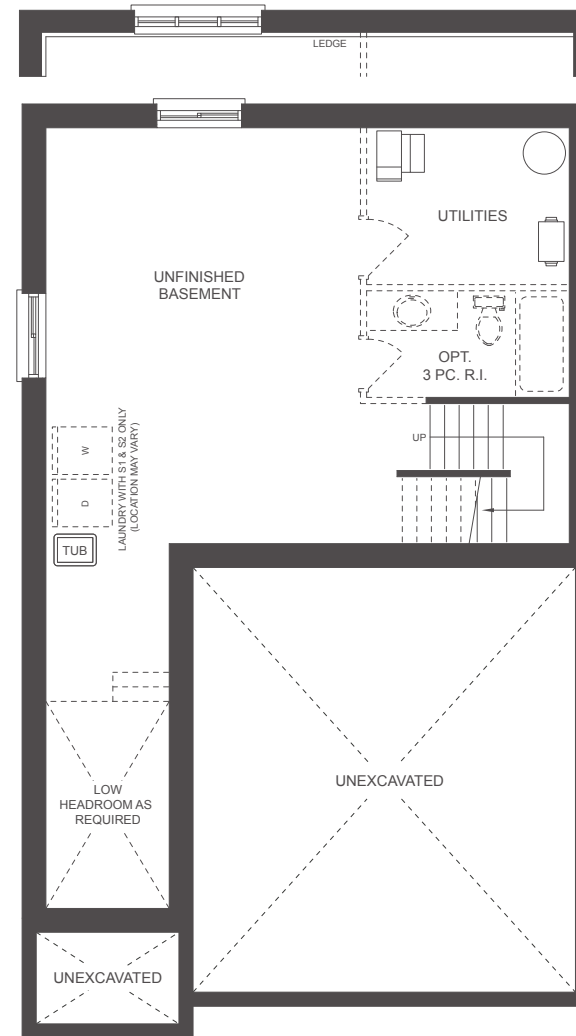

THE
GROVE

THE MADISON

SEMI | 1688 SQ.FT.

THE GROVE

THE MADISON SEMI

1688 SQ.FT.
4 BED | 1.5 BATH
OPT. 3 BED | 2.5 BATH

LOOKOUT LOT CONDITION

BASEMENT

MAIN FLOOR

SECOND FLOOR

SECOND FLOOR ALT

SECOND FLOOR ALT 2

Floor plans may be reversed. Plans and specifications are subject to change without notice. Actual usable floor space may vary from stated floor area. Illustrations are artists concept only and may show optional features not included in base price. See sales representative for further information. E. & O. E.