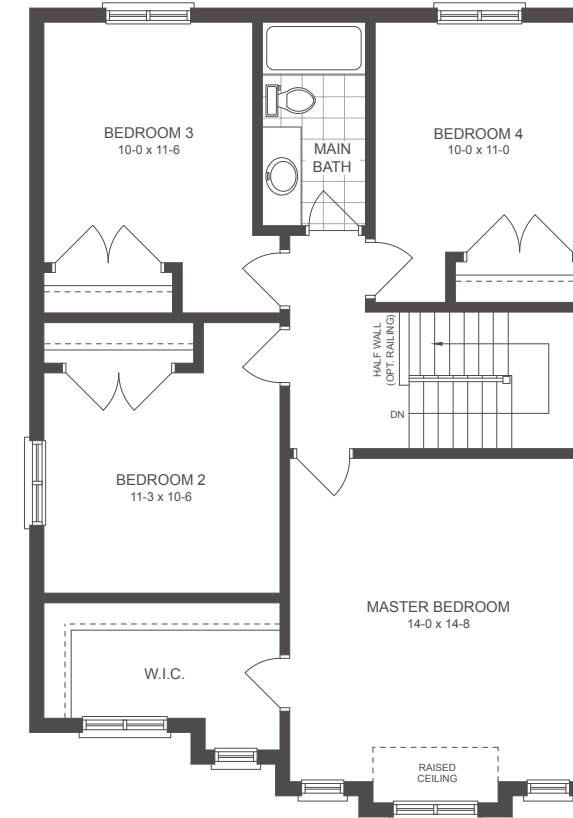

THE
GROVE

THE MADISON

SEMI | 1688 SQ.FT.

THE GROVE

THE MADISON SEMI

1688 SQ.FT.
4 BED | 1.5 BATH
OPT. 3 BED | 2.5 BATH

LOOKOUT LOT CONDITION

BASEMENT

MAIN FLOOR

SECOND FLOOR

SECOND FLOOR ALT

SECOND FLOOR ALT 2

Floor plans may be reversed. Plans and specifications are subject to change without notice. Actual usable floor space may vary from stated floor area. Illustrations are artists concept only and may show optional features not included in base price. See sales representative for further information. E. & O. E.