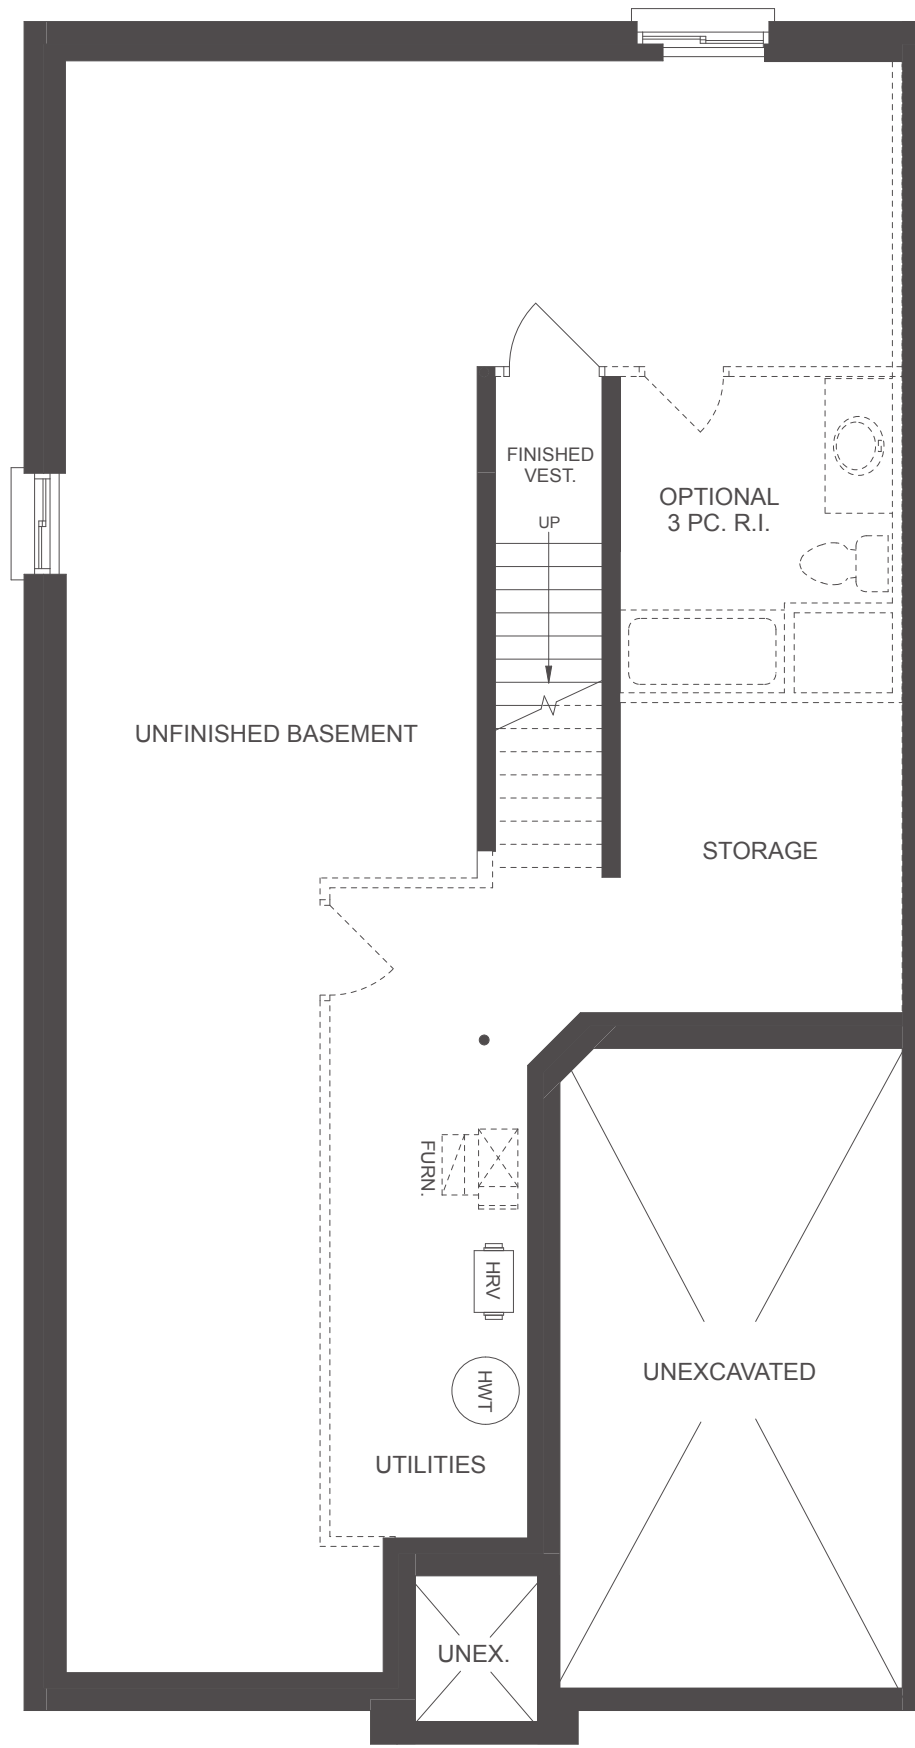

THE
GROVE

THE EDEN
END UNIT | 1129 SQ.FT.

THE GROVE

THE EDEN END UNIT

1129 SQ.FT.
2 BED | 2 BATH

Floor plans may be reversed. Plans and specifications are subject to change without notice. Actual usable floor space may vary from stated floor area. Illustrations are artists concept only and may show optional features not included in base price. See sales representative for further information. E. & O. E.

BASEMENT

MAIN FLOOR