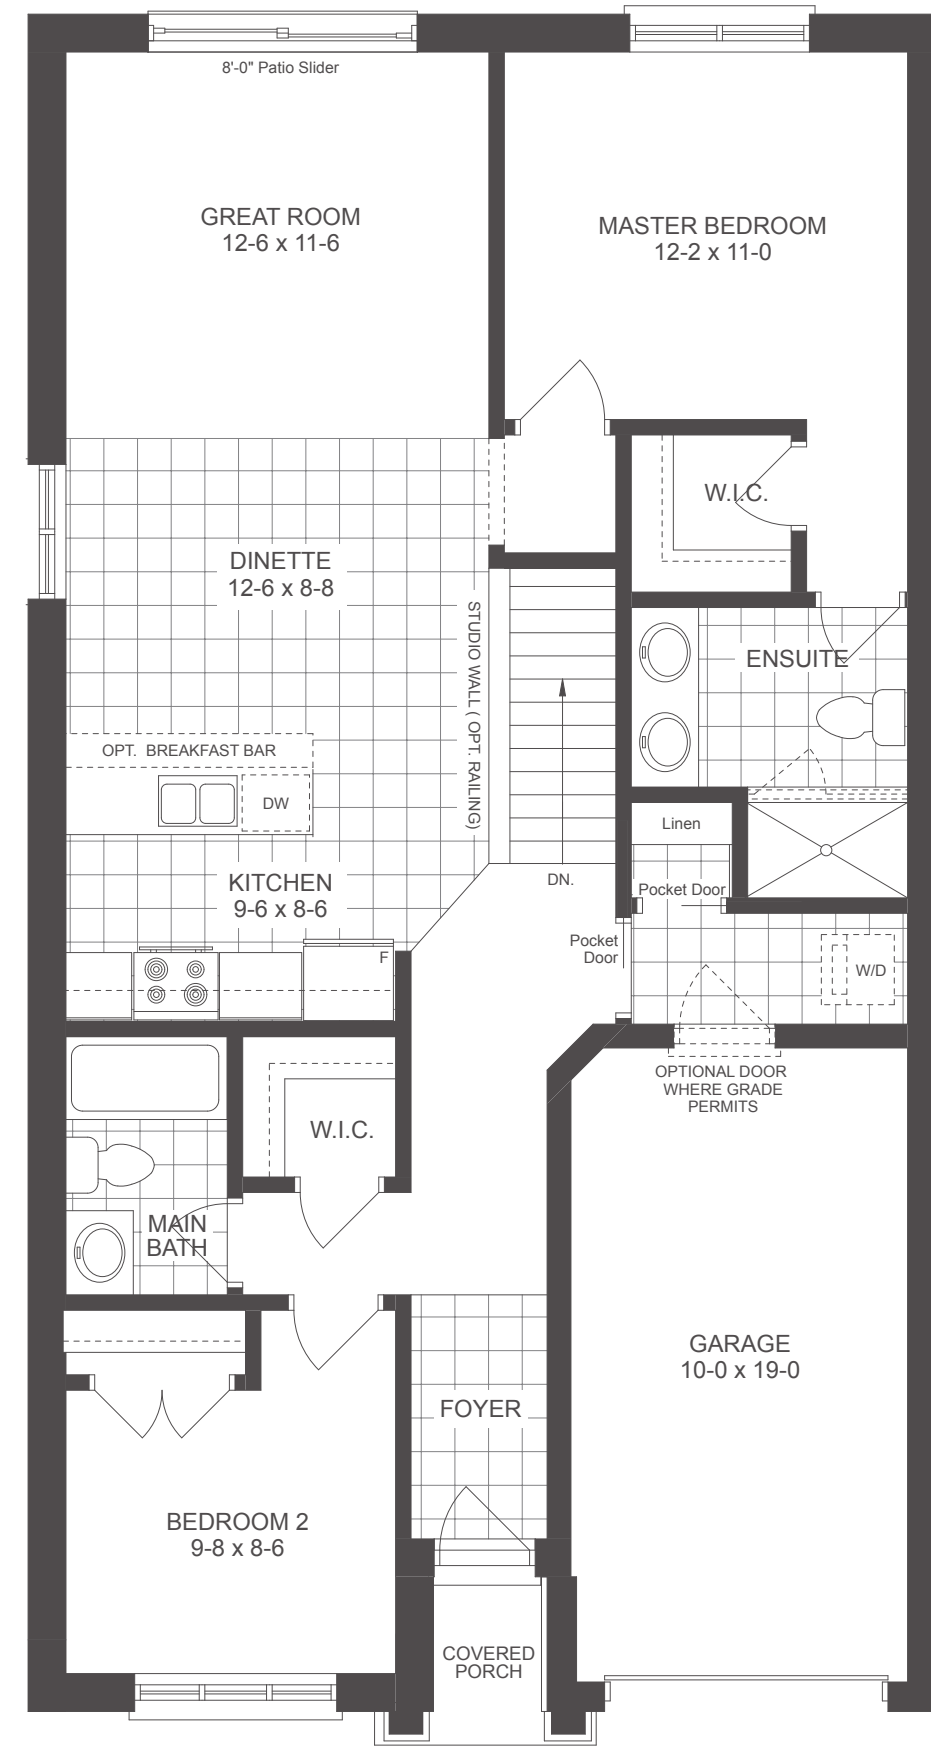

THE
GROVE

THE EDEN
END UNIT | 1129 SQ.FT.

THE GROVE

THE EDEN END UNIT

1129 SQ.FT.
2 BED | 2 BATH

Floor plans may be reversed. Plans and specifications are subject to change without notice. Actual usable floor space may vary from stated floor area. Illustrations are artists concept only and may show optional features not included in base price. See sales representative for further information. E. & O. E.

BASEMENT

MAIN FLOOR