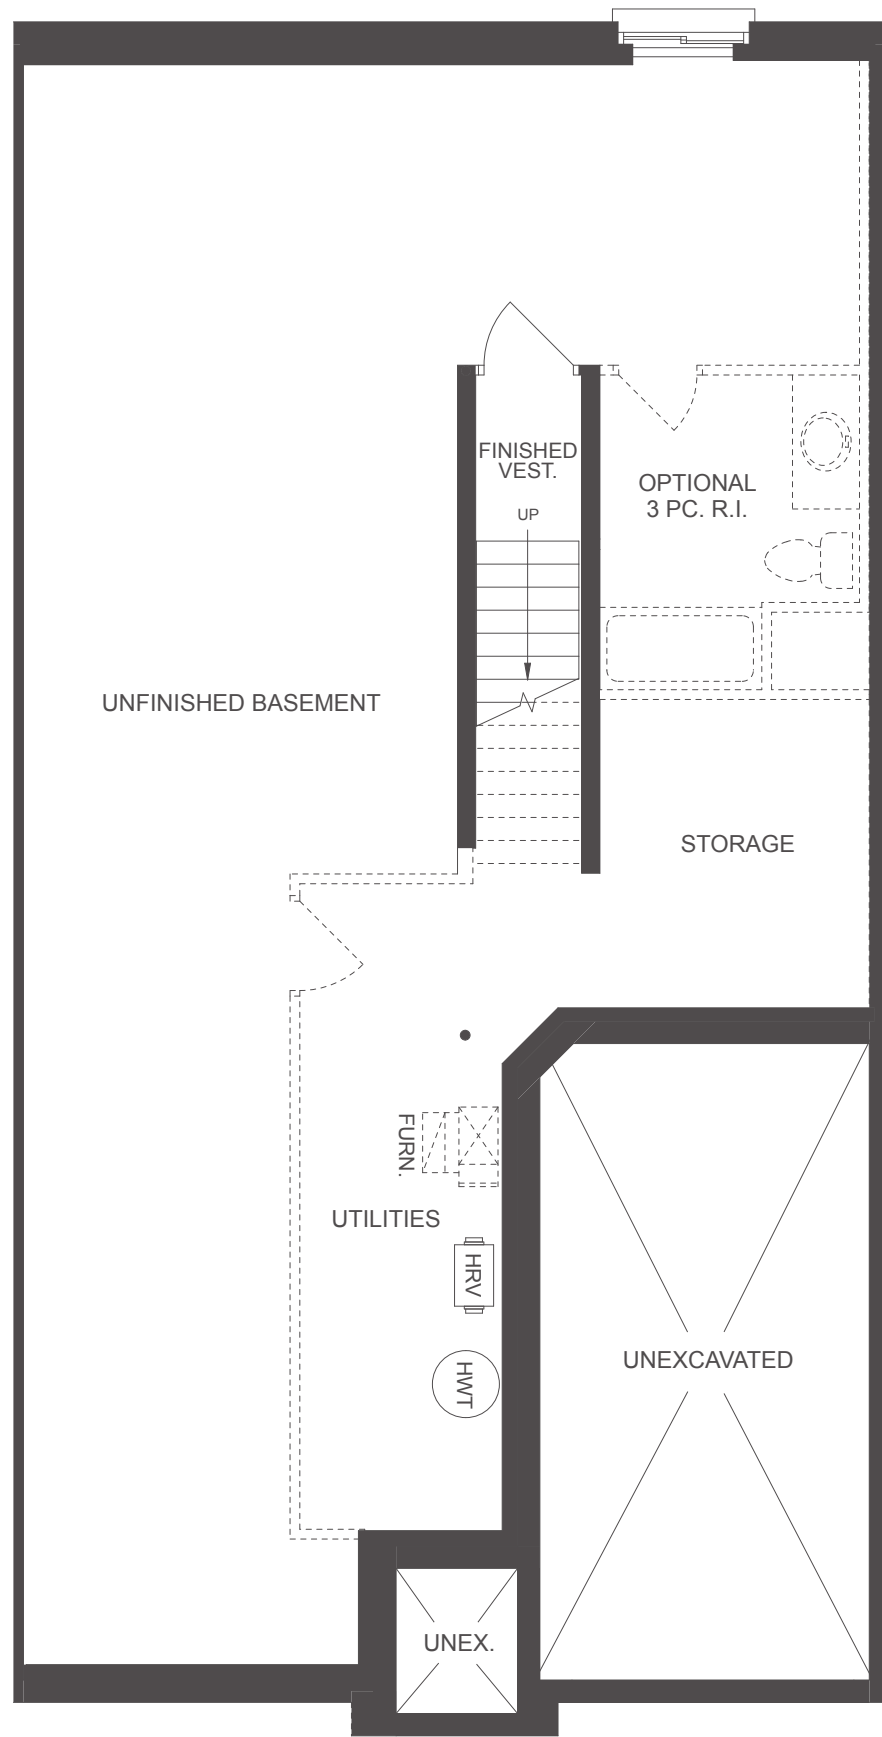

THE  
**GROVE**

**THE BELMAC**  
INTERIOR UNIT | 1106 SQ.FT.

# THE GROVE

## THE BELMAC INTERIOR UNIT

**1106 SQ.FT.**  
2 BED | 2 BATH

Floor plans may be reversed. Plans and specifications are subject to change without notice. Actual usable floor space may vary from stated floor area. Illustrations are artists concept only and may show optional features not included in base price. See sales representative for further information. E. & O. E.

**BASEMENT**

**MAIN FLOOR**