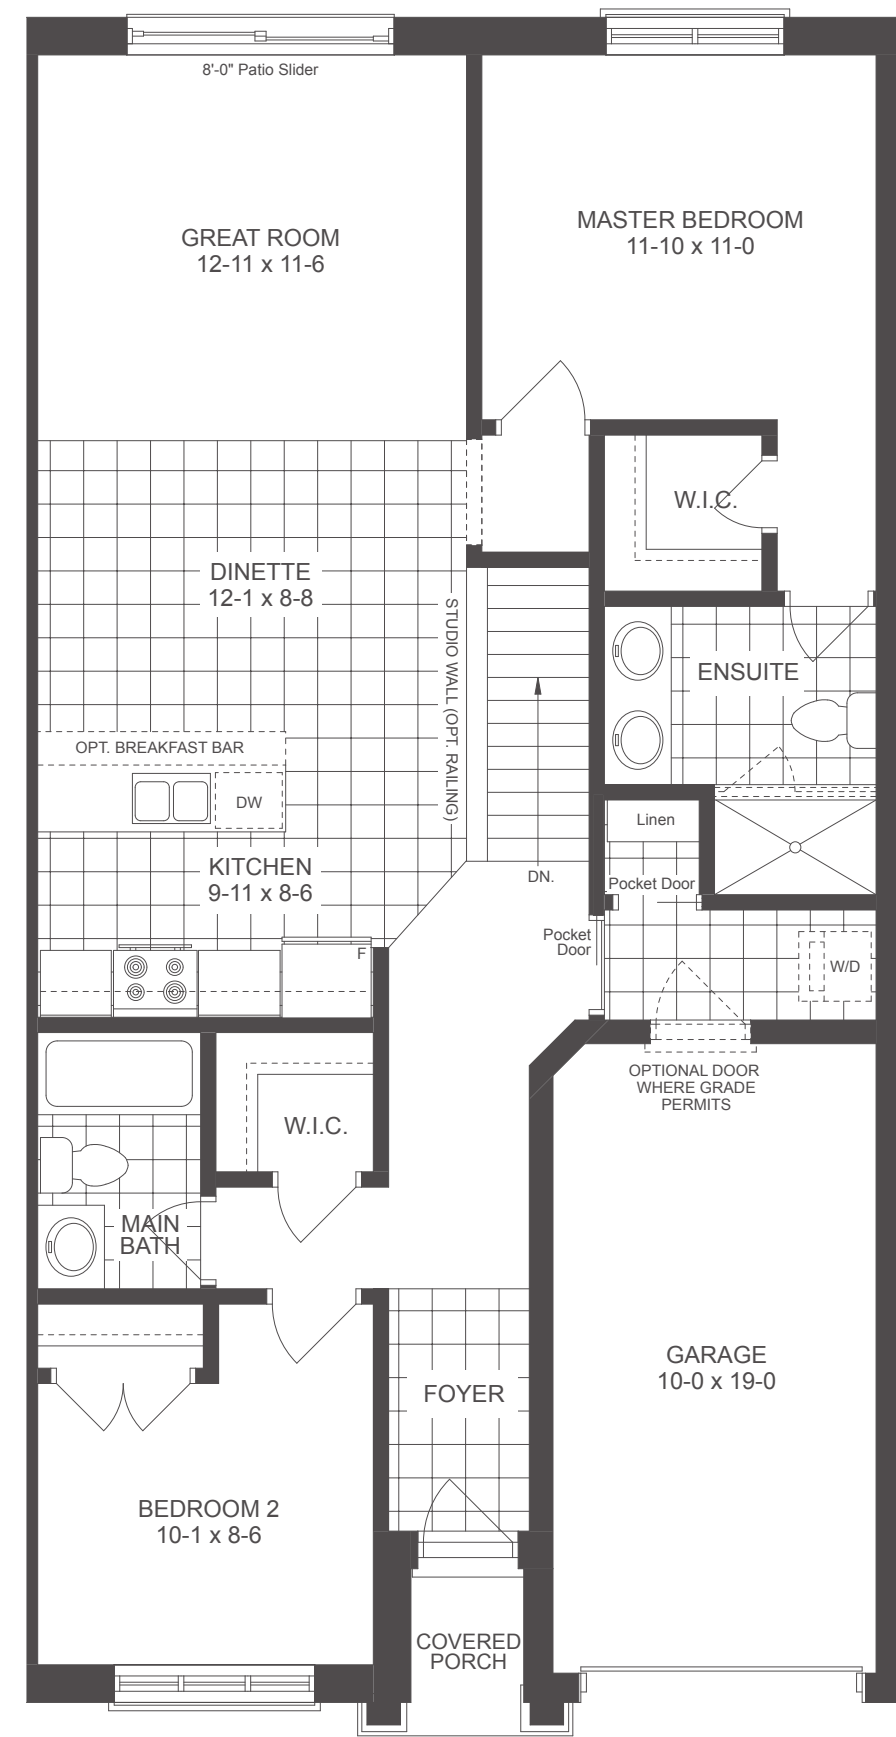

THE  
**GROVE**

**THE BELMAC**  
INTERIOR UNIT | 1106 SQ.FT.

# THE GROVE

## THE BELMAC INTERIOR UNIT

**1106 SQ.FT.**  
2 BED | 2 BATH

Floor plans may be reversed. Plans and specifications are subject to change without notice. Actual usable floor space may vary from stated floor area. Illustrations are artists concept only and may show optional features not included in base price. See sales representative for further information. E. & O. E.

**BASEMENT**

**MAIN FLOOR**