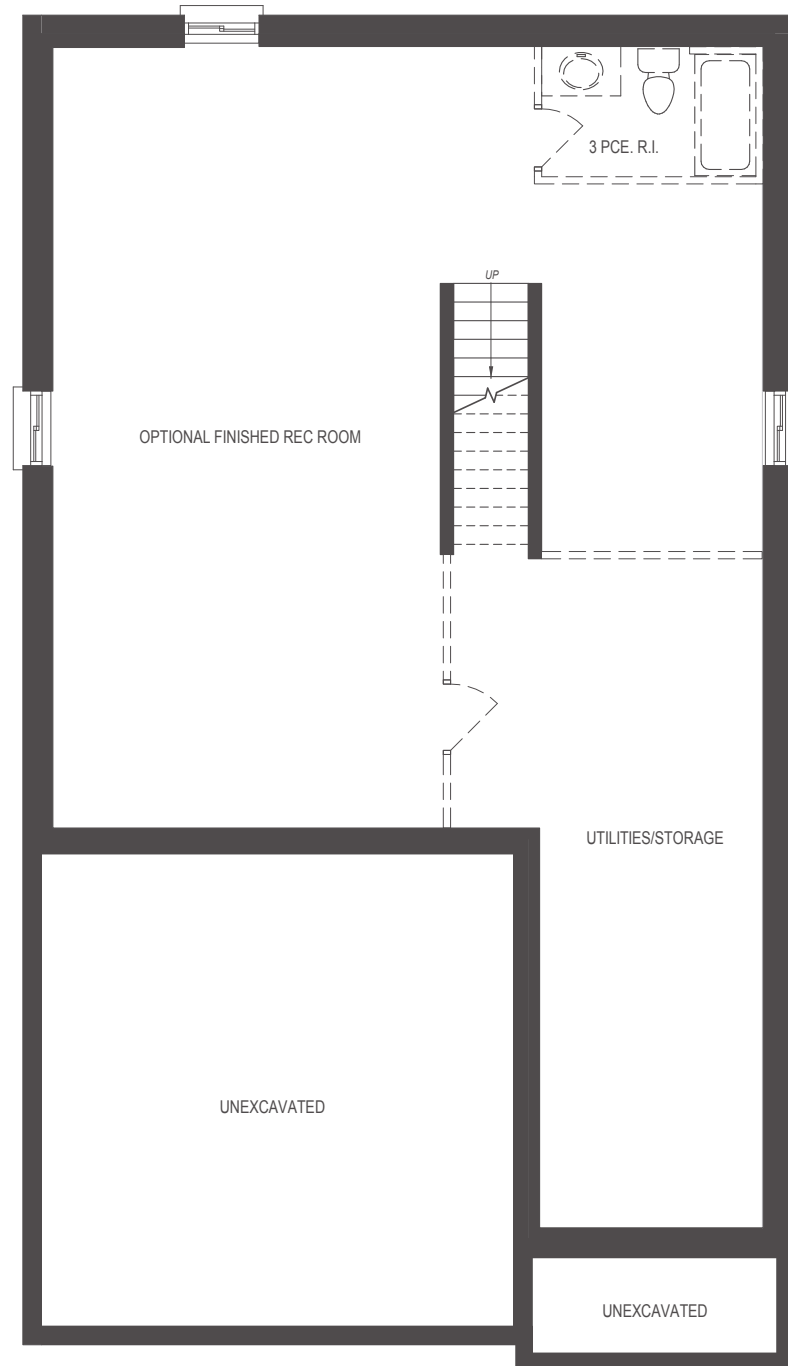

THE  
GROVE

THE JAZZ

BUNGALOW | 1230 SQ.FT.  
(WITH OPT. LOFT | 1691 SQ.FT.)

# THE GROVE

## THE JAZZ BUNGALOW (WITH OPT. LOFT)

1230 SQ.FT.  
2 BED | 2 BATH

Floor plans may be reversed. Plans and specifications are subject to change without notice. Actual usable floor space may vary from stated floor area. Illustrations are artists concept only and may show optional features not included in base price. See sales representative for further information. E. & O. E.

**BASEMENT**

**MAIN FLOOR**

**OPTIONAL LOFT**  
+461 SQ.FT.