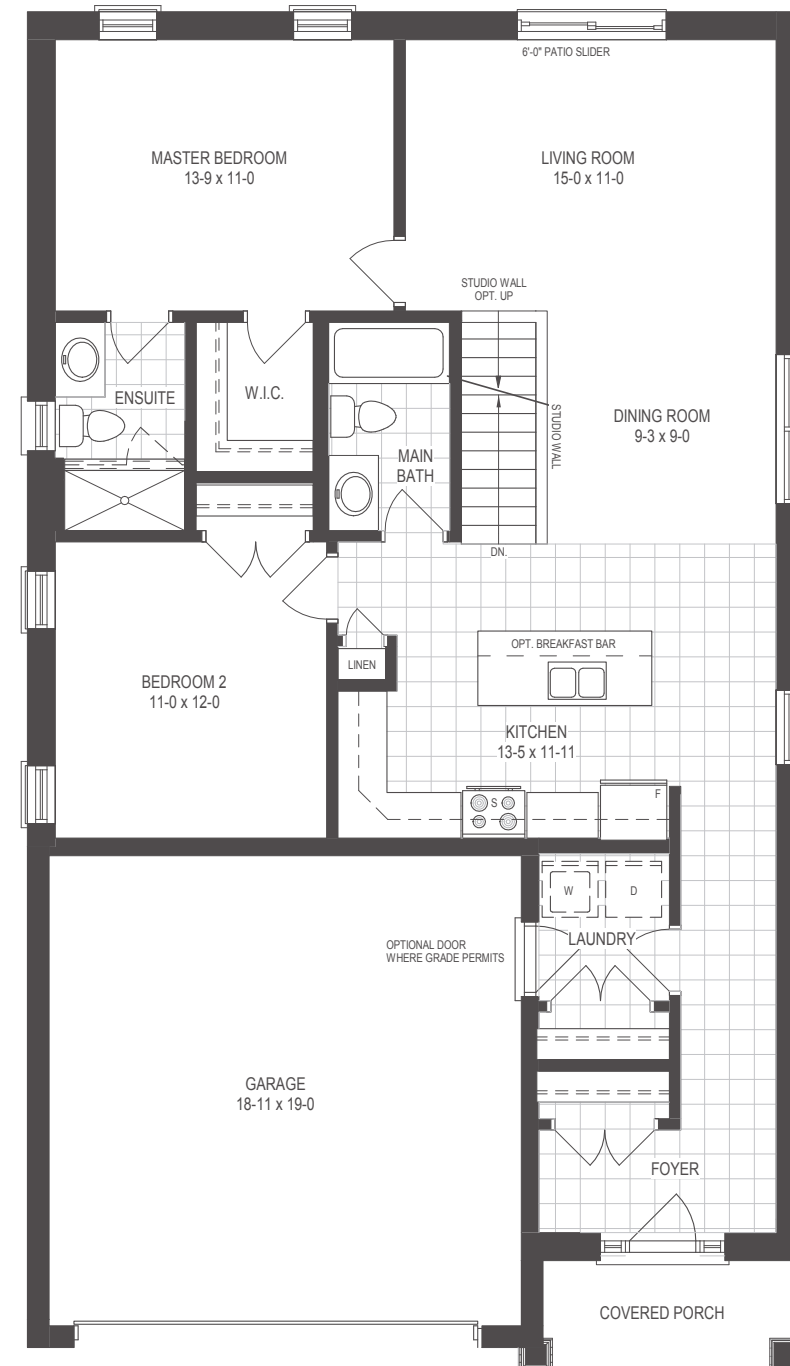

THE  
GROVE

THE JAZZ

BUNGALOW | 1230 SQ.FT.  
(WITH OPT. LOFT | 1691 SQ.FT.)

# THE GROVE

## THE JAZZ BUNGALOW (WITH OPT. LOFT)

1230 SQ.FT.  
2 BED | 2 BATH

Floor plans may be reversed. Plans and specifications are subject to change without notice. Actual usable floor space may vary from stated floor area. Illustrations are artists concept only and may show optional features not included in base price. See sales representative for further information. E. & O. E.

**BASEMENT**

**MAIN FLOOR**

**OPTIONAL LOFT**  
+461 SQ.FT.