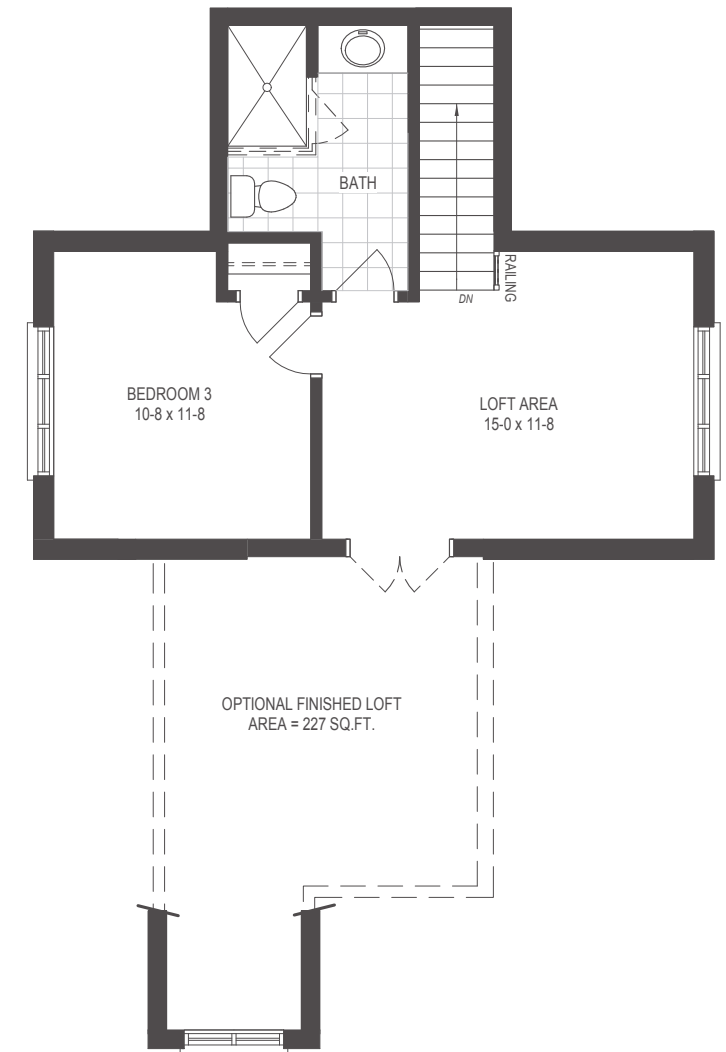

THE  
GROVE

THE JAZZ

BUNGALOW | 1230 SQ.FT.  
(WITH OPT. LOFT | 1691 SQ.FT.)

# THE GROVE

## THE JAZZ BUNGALOW (WITH OPT. LOFT)

1230 SQ.FT.  
2 BED | 2 BATH

Floor plans may be reversed. Plans and specifications are subject to change without notice. Actual usable floor space may vary from stated floor area. Illustrations are artists concept only and may show optional features not included in base price. See sales representative for further information. E. & O. E.

**BASEMENT**

**MAIN FLOOR**

**OPTIONAL LOFT**  
+461 SQ.FT.