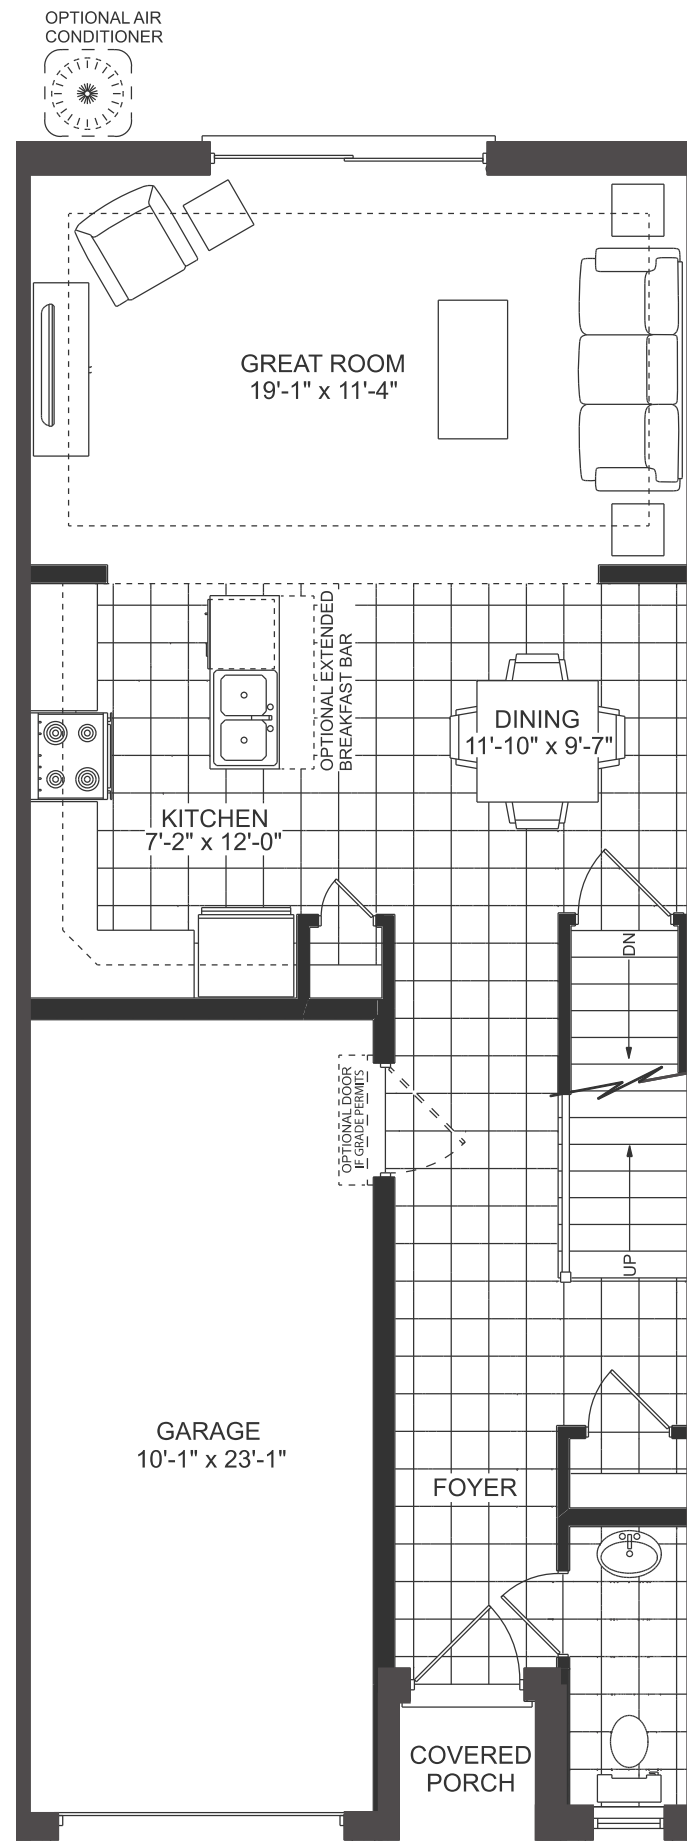

THE
GROVE

THE CAMEO
INTERIOR UNIT | 1570 SQ.FT.

THE GROVE

THE CAMEO INTERIOR UNIT

1570 SQ.FT.
3 BED | 2.5 BATH

Floor plans may be reversed. Plans and specifications are subject to change without notice. Actual usable floor space may vary from stated floor area. Illustrations are artists concept only and may show optional features not included in base price. See sales representative for further information. E. & O. E.

BASEMENT

MAIN FLOOR

SECOND FLOOR