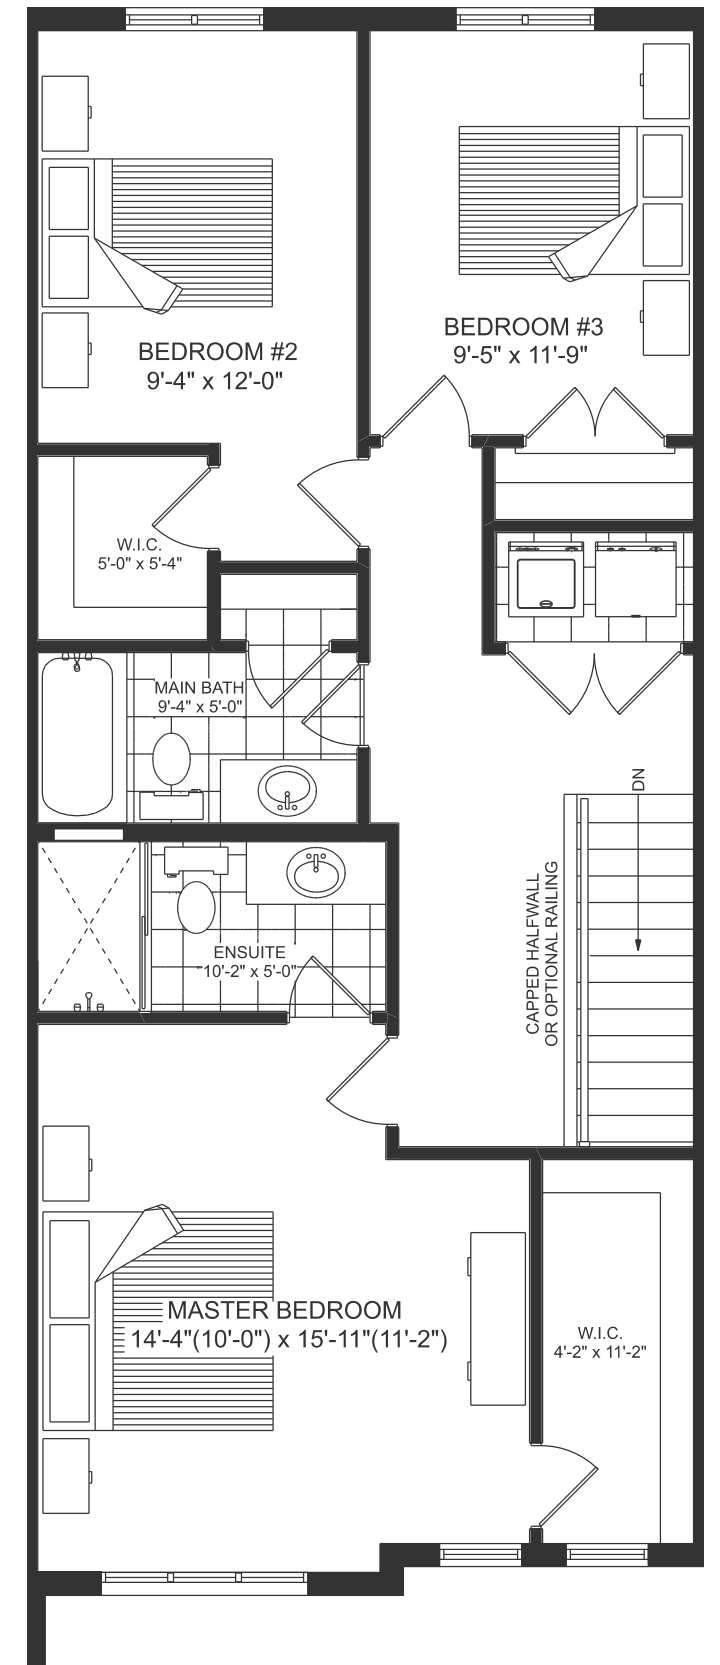

THE
GROVE

THE CAMEO
INTERIOR UNIT | 1570 SQ.FT.

THE GROVE

THE CAMEO INTERIOR UNIT

1570 SQ.FT.
3 BED | 2.5 BATH

Floor plans may be reversed. Plans and specifications are subject to change without notice. Actual usable floor space may vary from stated floor area. Illustrations are artists concept only and may show optional features not included in base price. See sales representative for further information. E. & O. E.

BASEMENT

MAIN FLOOR

SECOND FLOOR