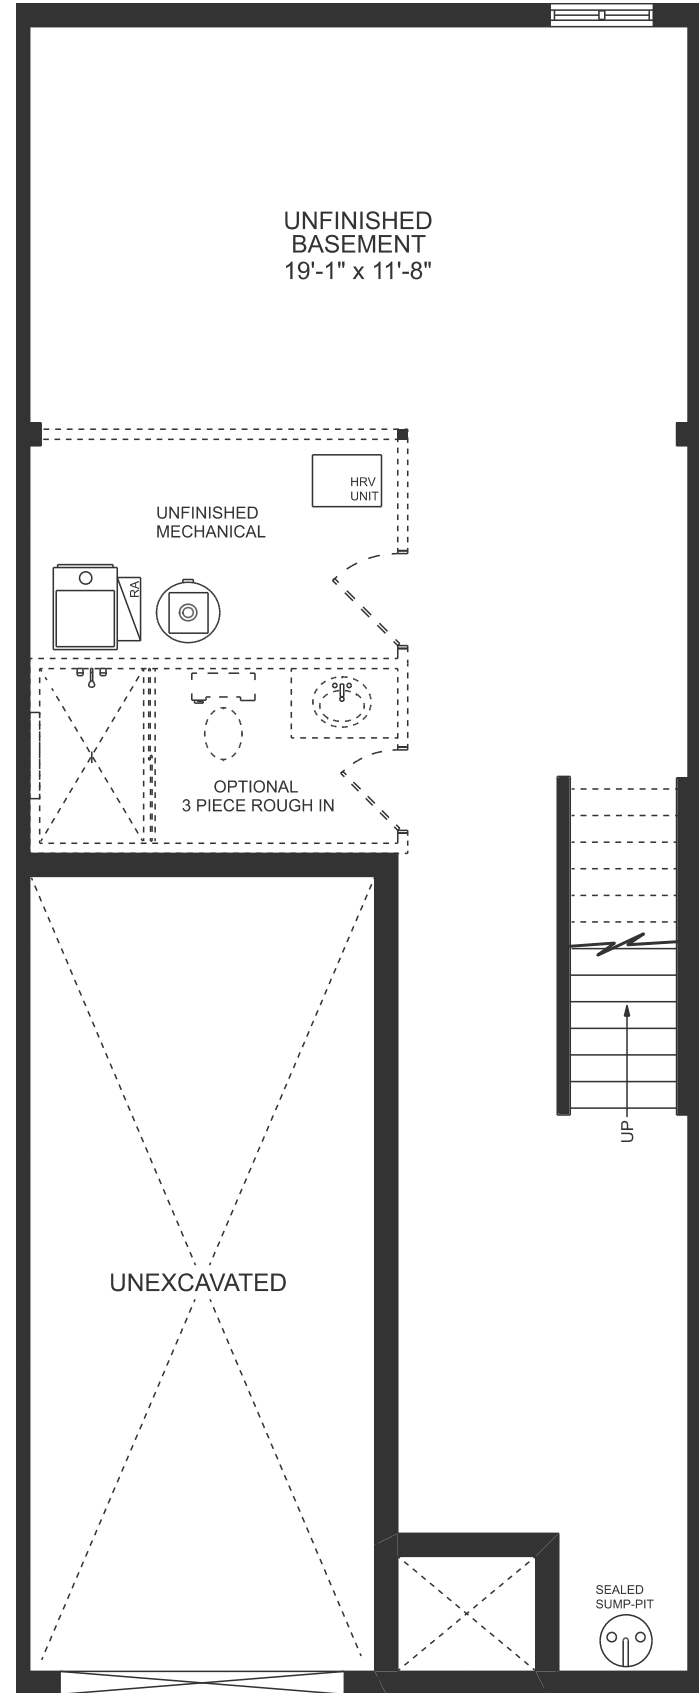

THE
GROVE

THE CAMEO
INTERIOR UNIT | 1570 SQ.FT.

THE GROVE

THE CAMEO INTERIOR UNIT

1570 SQ.FT.
3 BED | 2.5 BATH

Floor plans may be reversed. Plans and specifications are subject to change without notice. Actual usable floor space may vary from stated floor area. Illustrations are artists concept only and may show optional features not included in base price. See sales representative for further information. E. & O. E.

BASEMENT

MAIN FLOOR

SECOND FLOOR