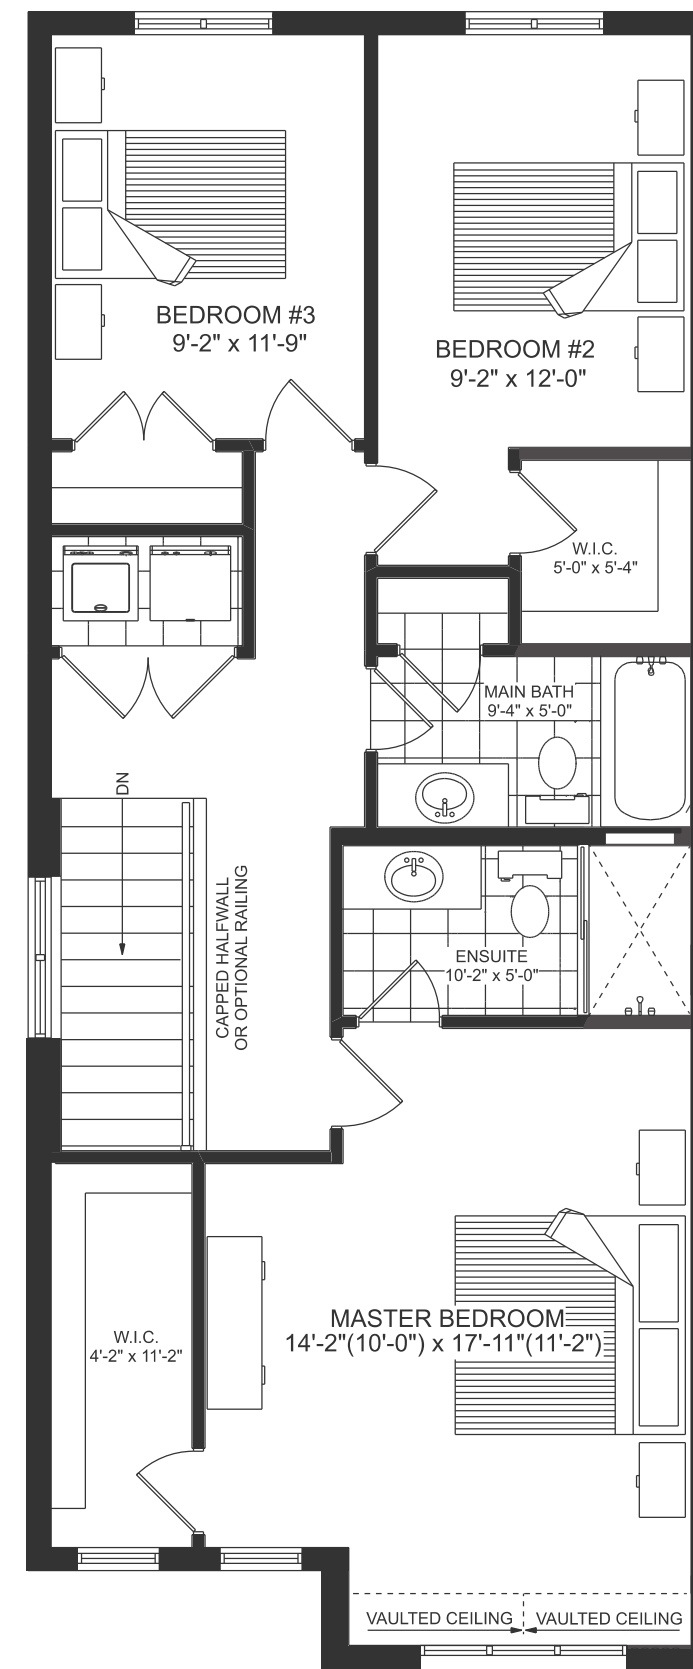

THE  
**GROVE**

**THE BREEZE**  
END UNIT | 1599 SQ.FT.

# THE GROVE

## THE BREEZE END UNIT

1599 SQ.FT.  
3 BED | 2.5 BATH

Floor plans may be reversed. Plans and specifications are subject to change without notice. Actual usable floor space may vary from stated floor area. Illustrations are artists concept only and may show optional features not included in base price. See sales representative for further information. E. & O. E.

**BASEMENT**

**MAIN FLOOR**

**SECOND FLOOR**