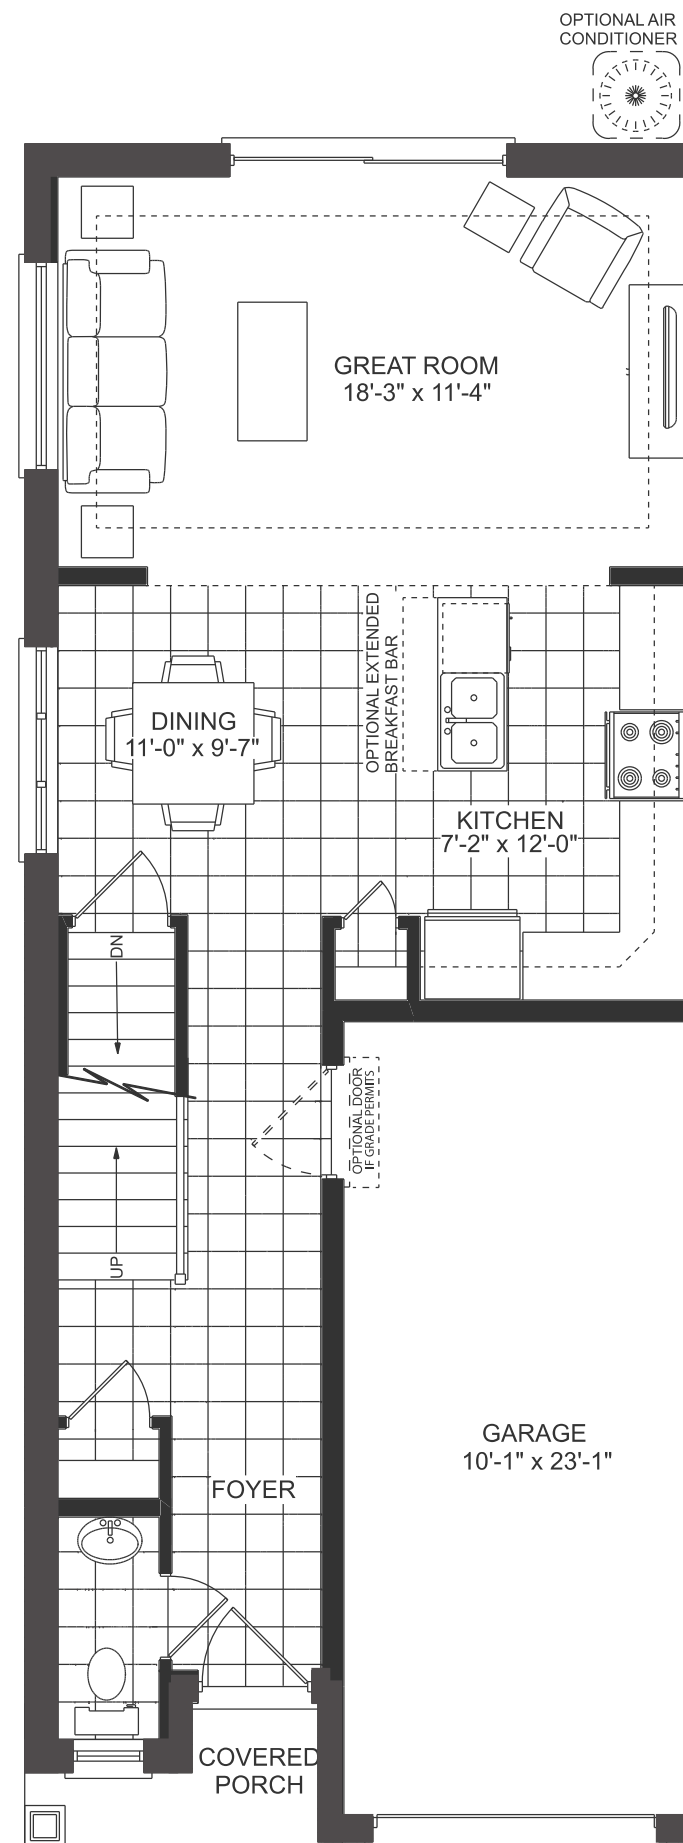

THE  
**GROVE**

**THE BREEZE**  
END UNIT | 1599 SQ.FT.

# THE GROVE

## THE BREEZE END UNIT

1599 SQ.FT.  
3 BED | 2.5 BATH

Floor plans may be reversed. Plans and specifications are subject to change without notice. Actual usable floor space may vary from stated floor area. Illustrations are artists concept only and may show optional features not included in base price. See sales representative for further information. E. & O. E.

**BASEMENT**

**MAIN FLOOR**

**SECOND FLOOR**