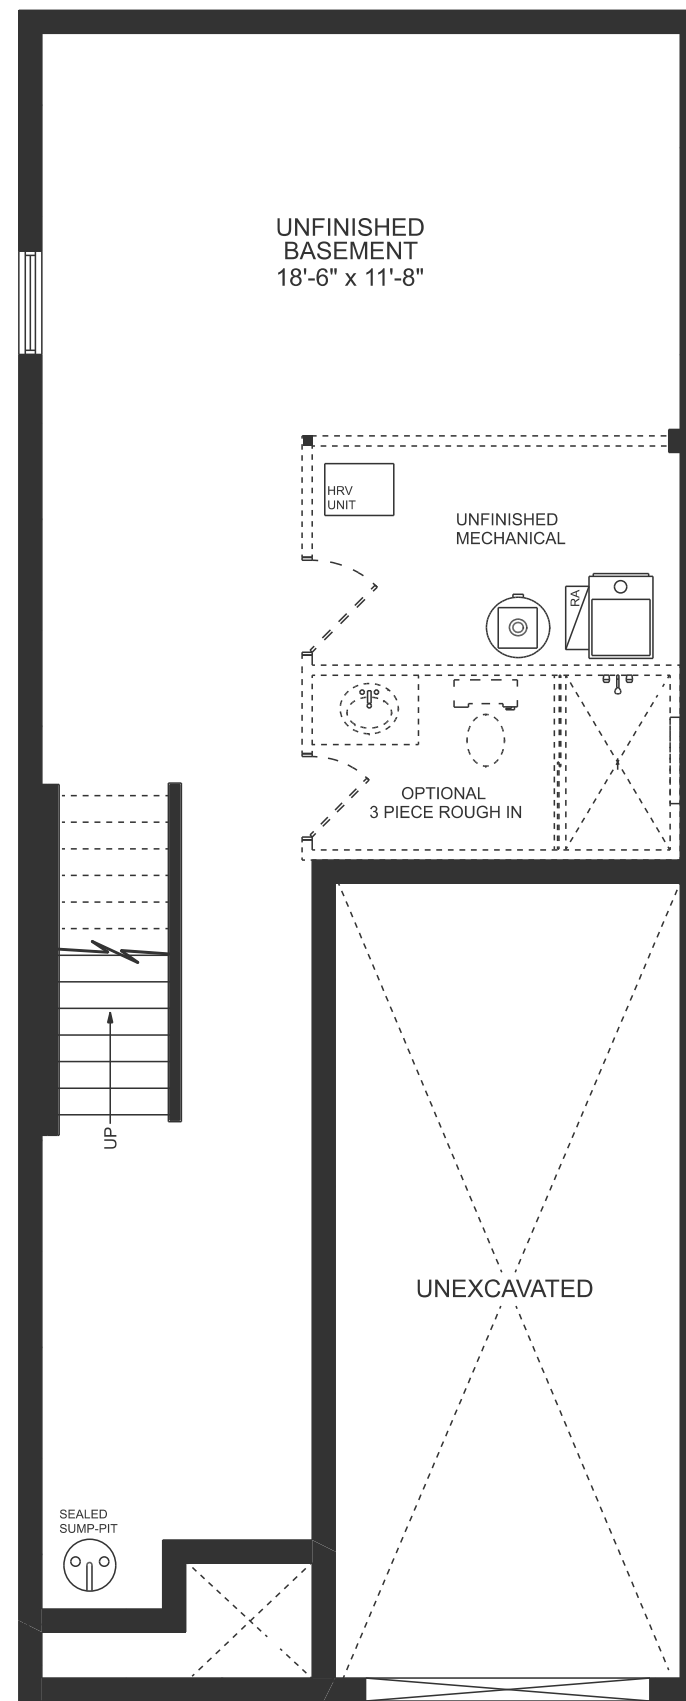

THE  
**GROVE**

**THE BREEZE**  
END UNIT | 1599 SQ.FT.

# THE GROVE

## THE BREEZE END UNIT

1599 SQ.FT.  
3 BED | 2.5 BATH

Floor plans may be reversed. Plans and specifications are subject to change without notice. Actual usable floor space may vary from stated floor area. Illustrations are artists concept only and may show optional features not included in base price. See sales representative for further information. E. & O. E.

**BASEMENT**

**MAIN FLOOR**

**SECOND FLOOR**