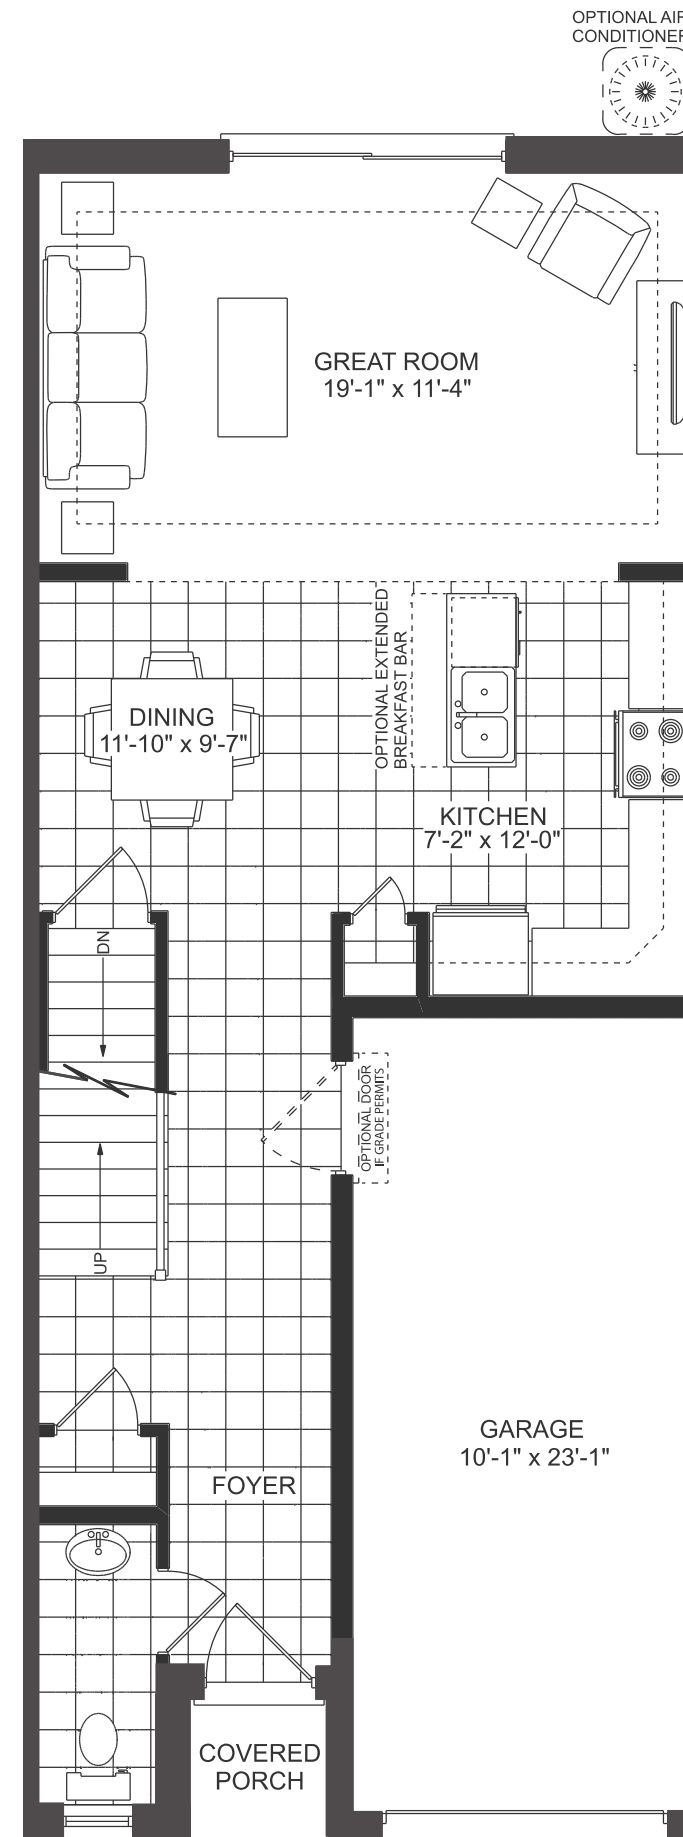

THE
GROVE

THE AMBROSIA
INTERIOR UNIT | 1614 SQ.FT.

THE GROVE

THE AMBROSIA INTERIOR UNIT

1614 SQ.FT.
3 BED | 2.5 BATH

Floor plans may be reversed. Plans and specifications are subject to change without notice. Actual usable floor space may vary from stated floor area. Illustrations are artists concept only and may show optional features not included in base price. See sales representative for further information. E. & O. E.

BASEMENT

MAIN FLOOR

SECOND FLOOR