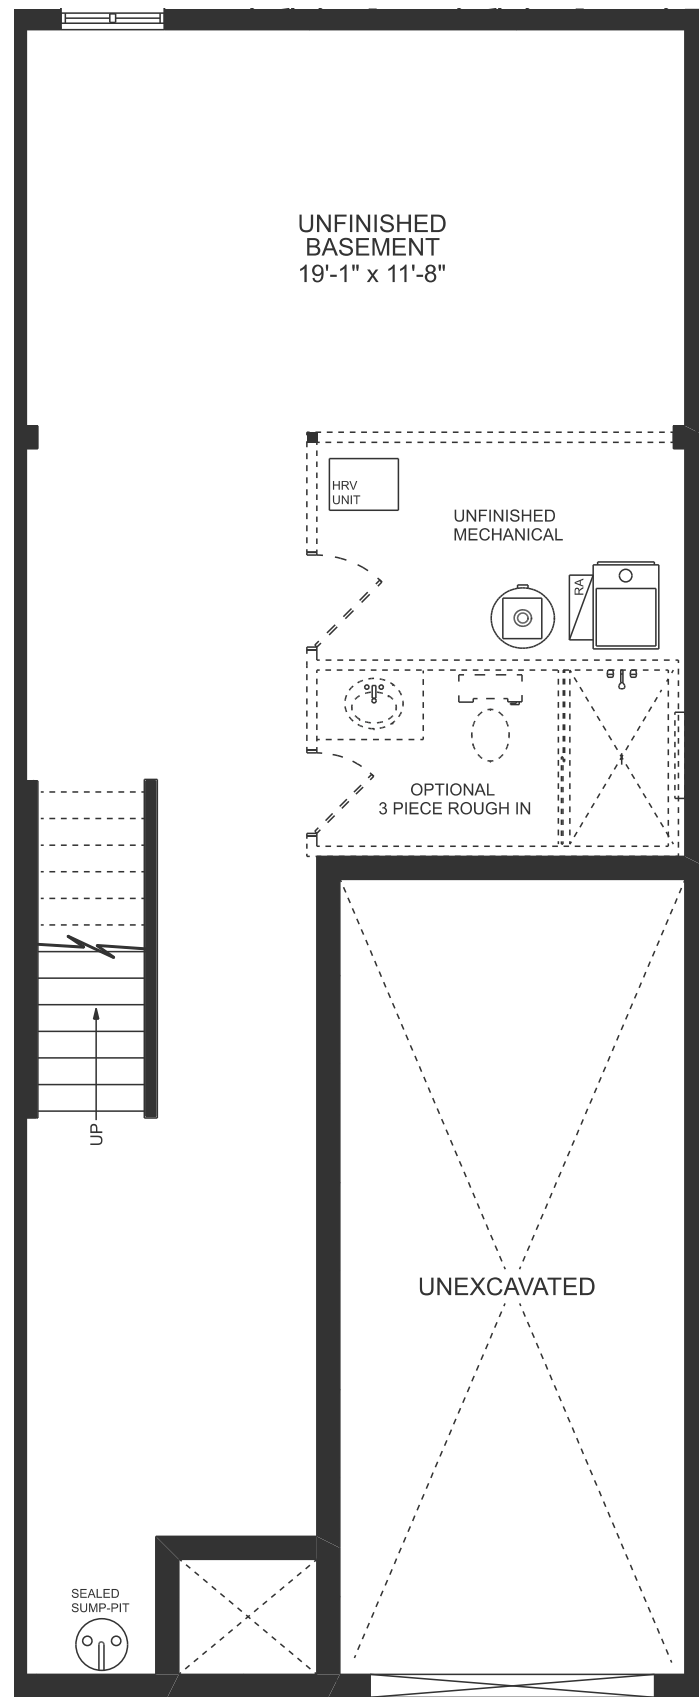

THE
GROVE

THE AMBROSIA
INTERIOR UNIT | 1614 SQ.FT.

THE GROVE

THE AMBROSIA INTERIOR UNIT

1614 SQ.FT.
3 BED | 2.5 BATH

Floor plans may be reversed. Plans and specifications are subject to change without notice. Actual usable floor space may vary from stated floor area. Illustrations are artists concept only and may show optional features not included in base price. See sales representative for further information. E. & O. E.

BASEMENT

MAIN FLOOR

SECOND FLOOR