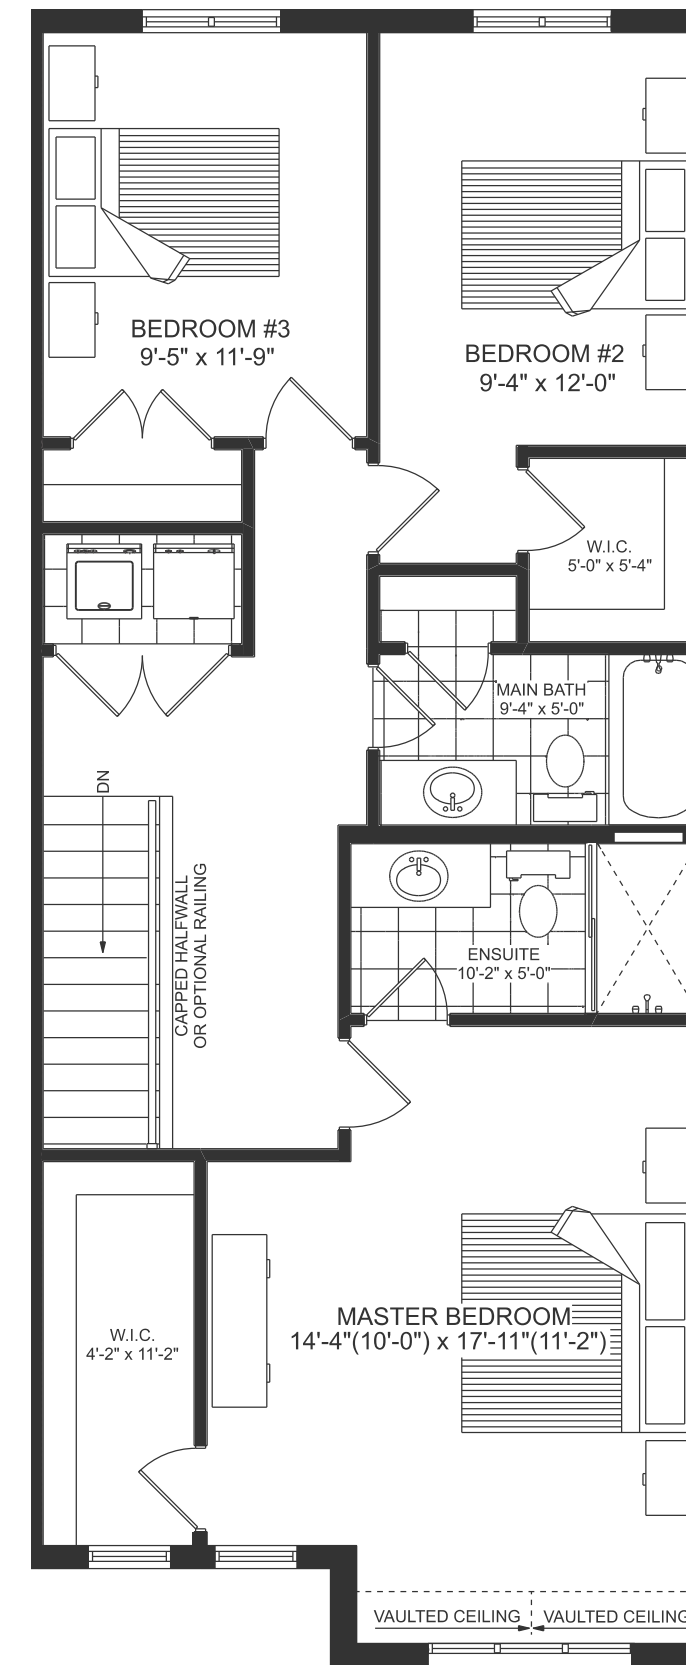

THE
GROVE

THE AMBROSIA
INTERIOR UNIT | 1614 SQ.FT.

THE GROVE

THE AMBROSIA INTERIOR UNIT

1614 SQ.FT.
3 BED | 2.5 BATH

Floor plans may be reversed. Plans and specifications are subject to change without notice. Actual usable floor space may vary from stated floor area. Illustrations are artists concept only and may show optional features not included in base price. See sales representative for further information. E. & O. E.

BASEMENT

MAIN FLOOR

SECOND FLOOR